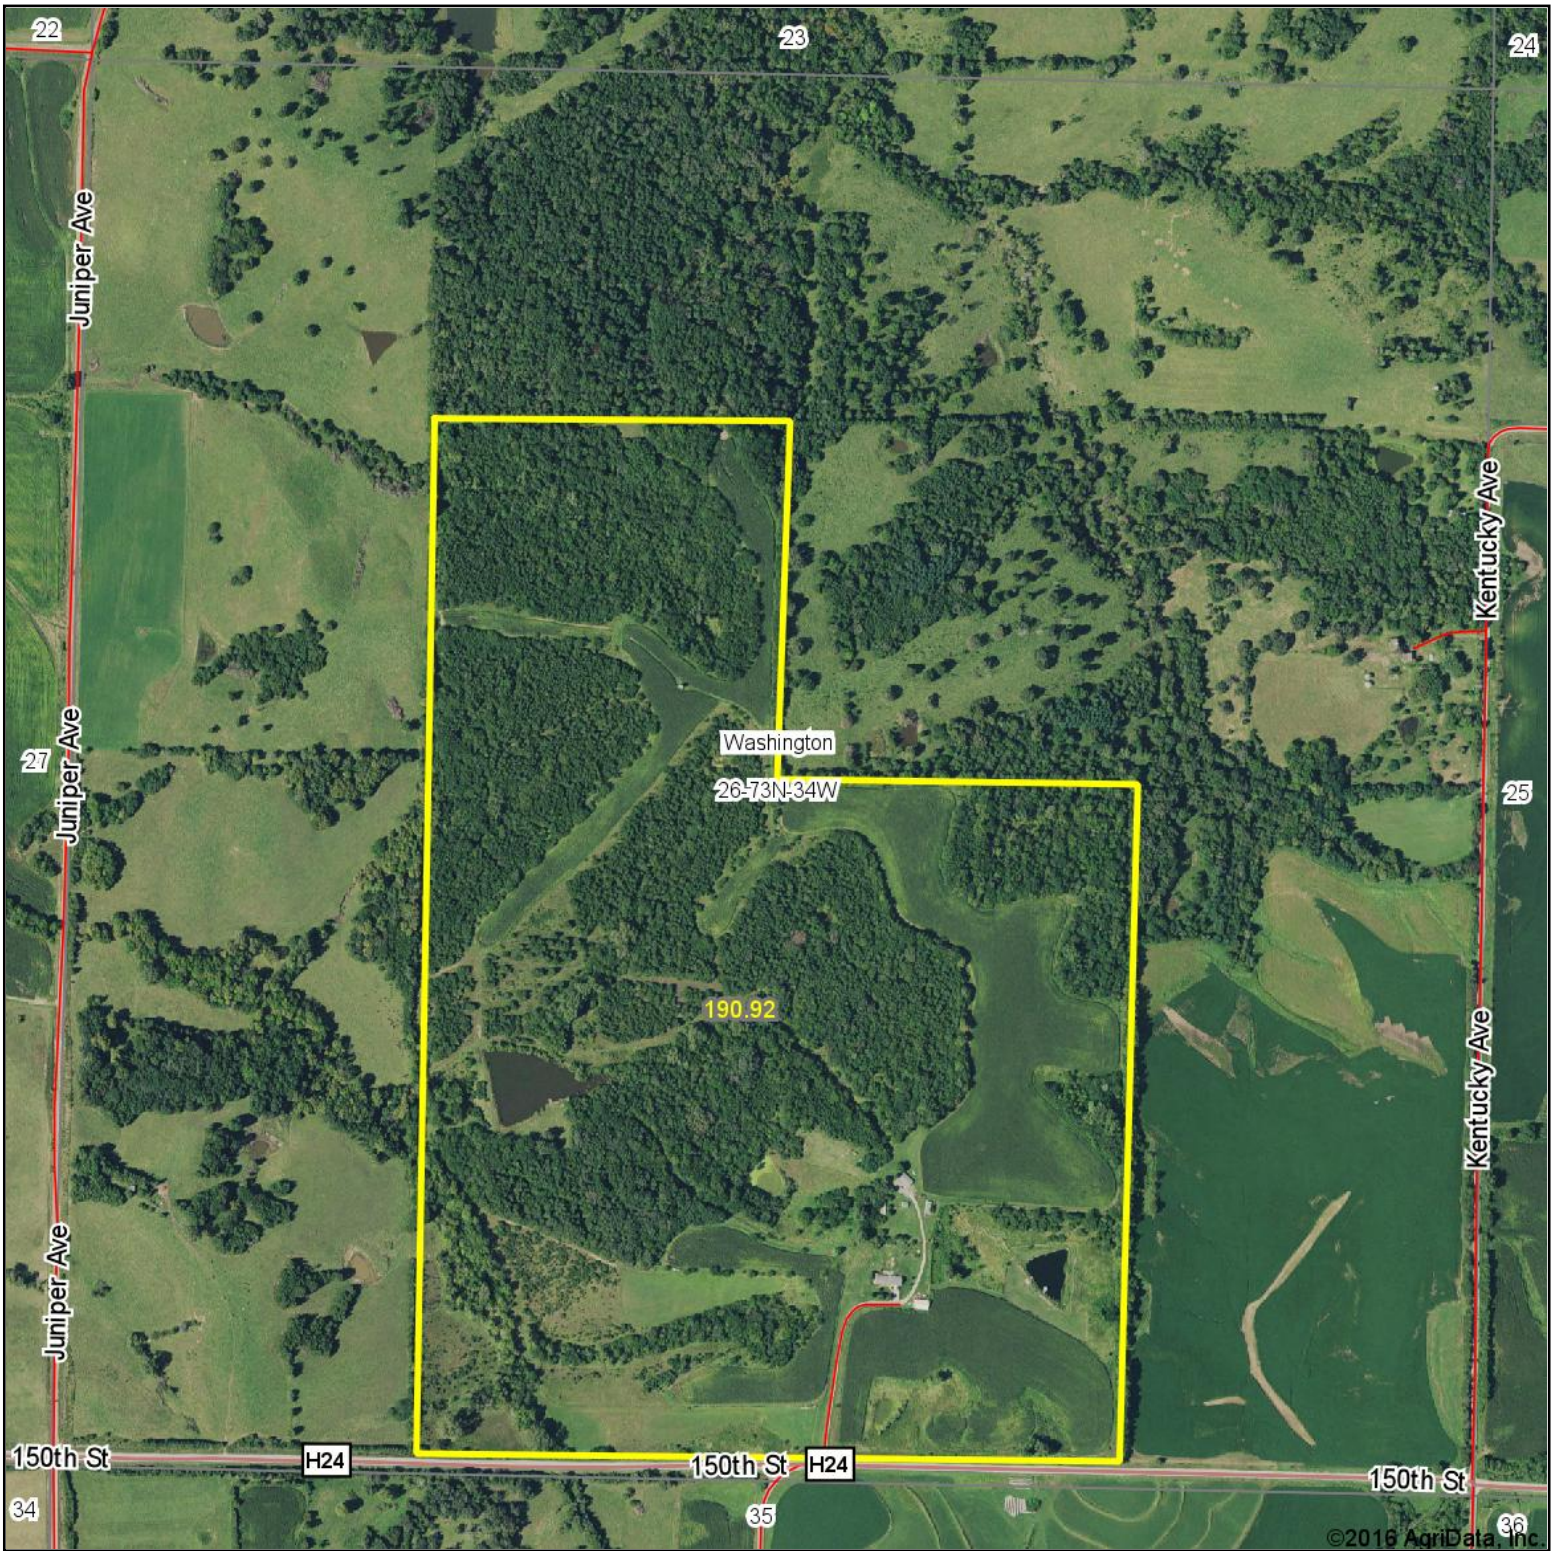

Aerial Map

DreamDirt.com
Land Brokers
Auctioneers

Maps Provided By:

© AgriData, Inc. 2016 www.AgriDataInc.com

map center: 41° 5' 36.44, -94° 43' 43.37

26-73N-34W
Adams County
Iowa

10/9/2016