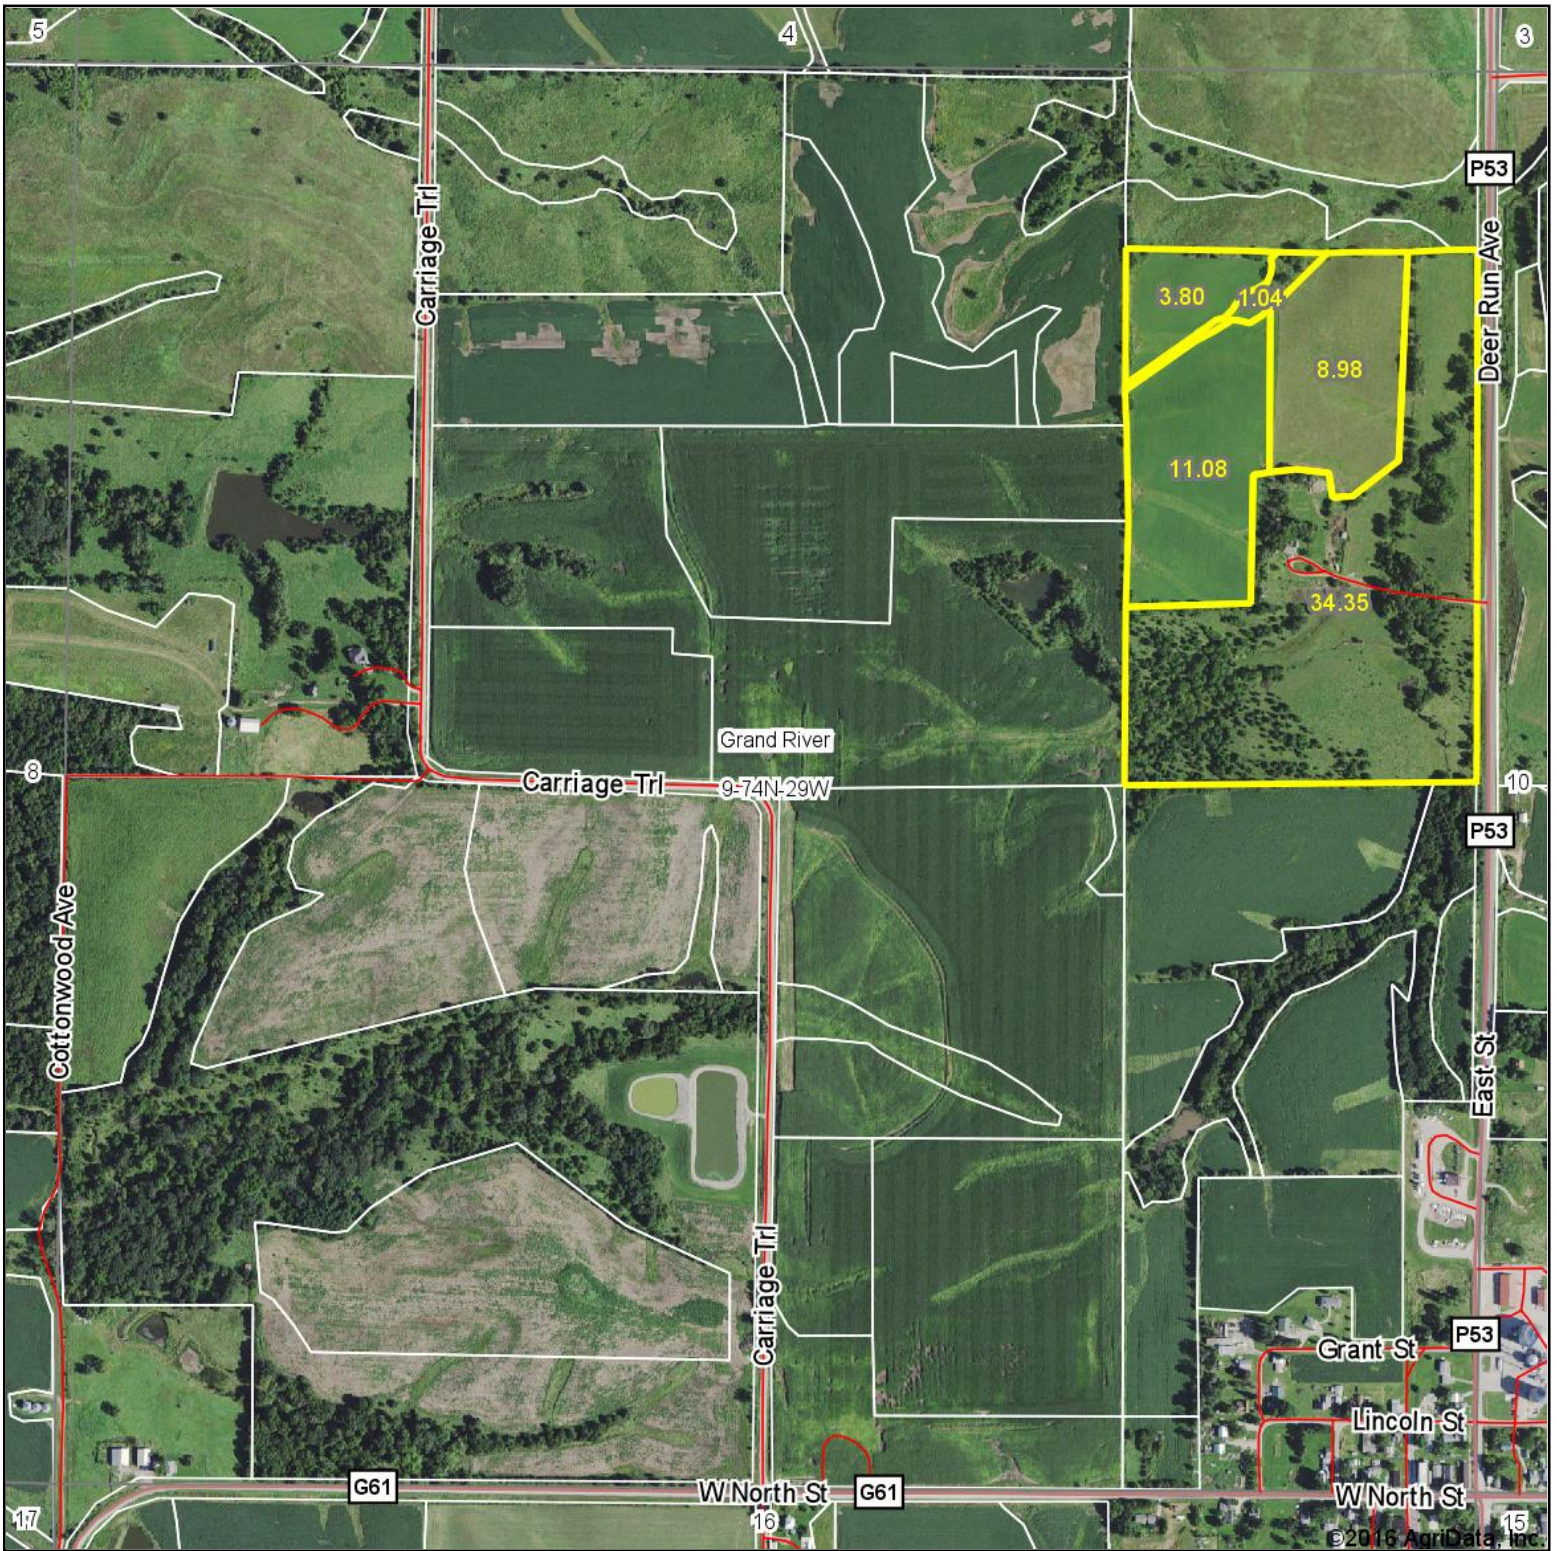

Aerial Map

DreamDirt.com
Land Brokers
Auctioneers

Maps Provided By:
surety
 CUSTOMIZED ONLINE MAPPING
 © AgriData, Inc. 2016 www.AgriDataInc.com

map center: 41° 13' 18.91, -94° 11' 40.88

9-74N-29W
Madison County
Iowa