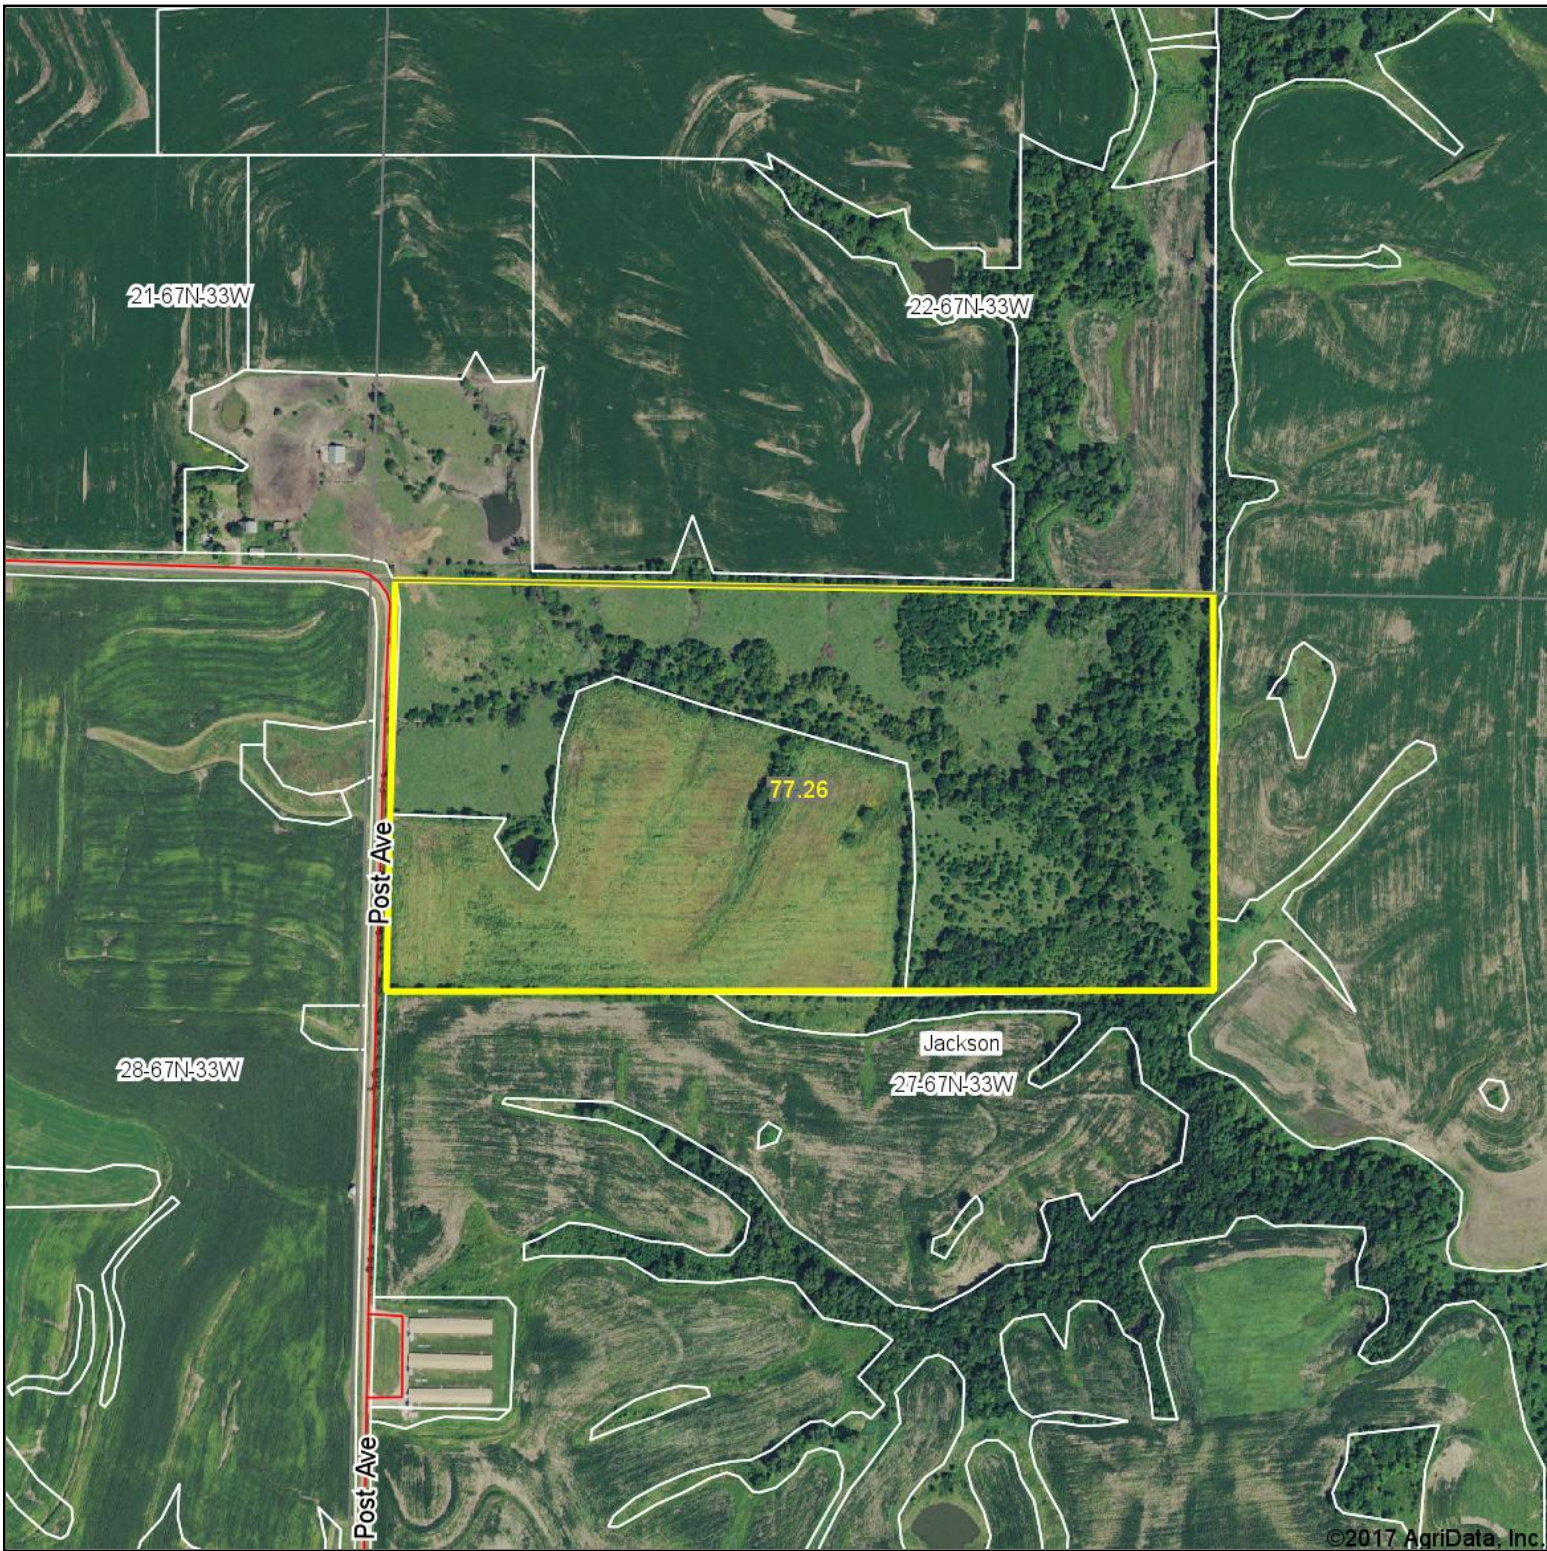

Aerial Map

©2017 AgriData, Inc.

 **Auctioneers
Land Brokers**
DreamDirt DreamDirt.com

map center: 40° 34' 49.59, -94° 38' 16.93

Maps Provided By:
 **surety**
CUSTOMIZED ONLINE MAPPING
© AgriData, Inc. 2017 www.AgriDataInc.com

27-67N-33W
Taylor County
Iowa

2/8/2017