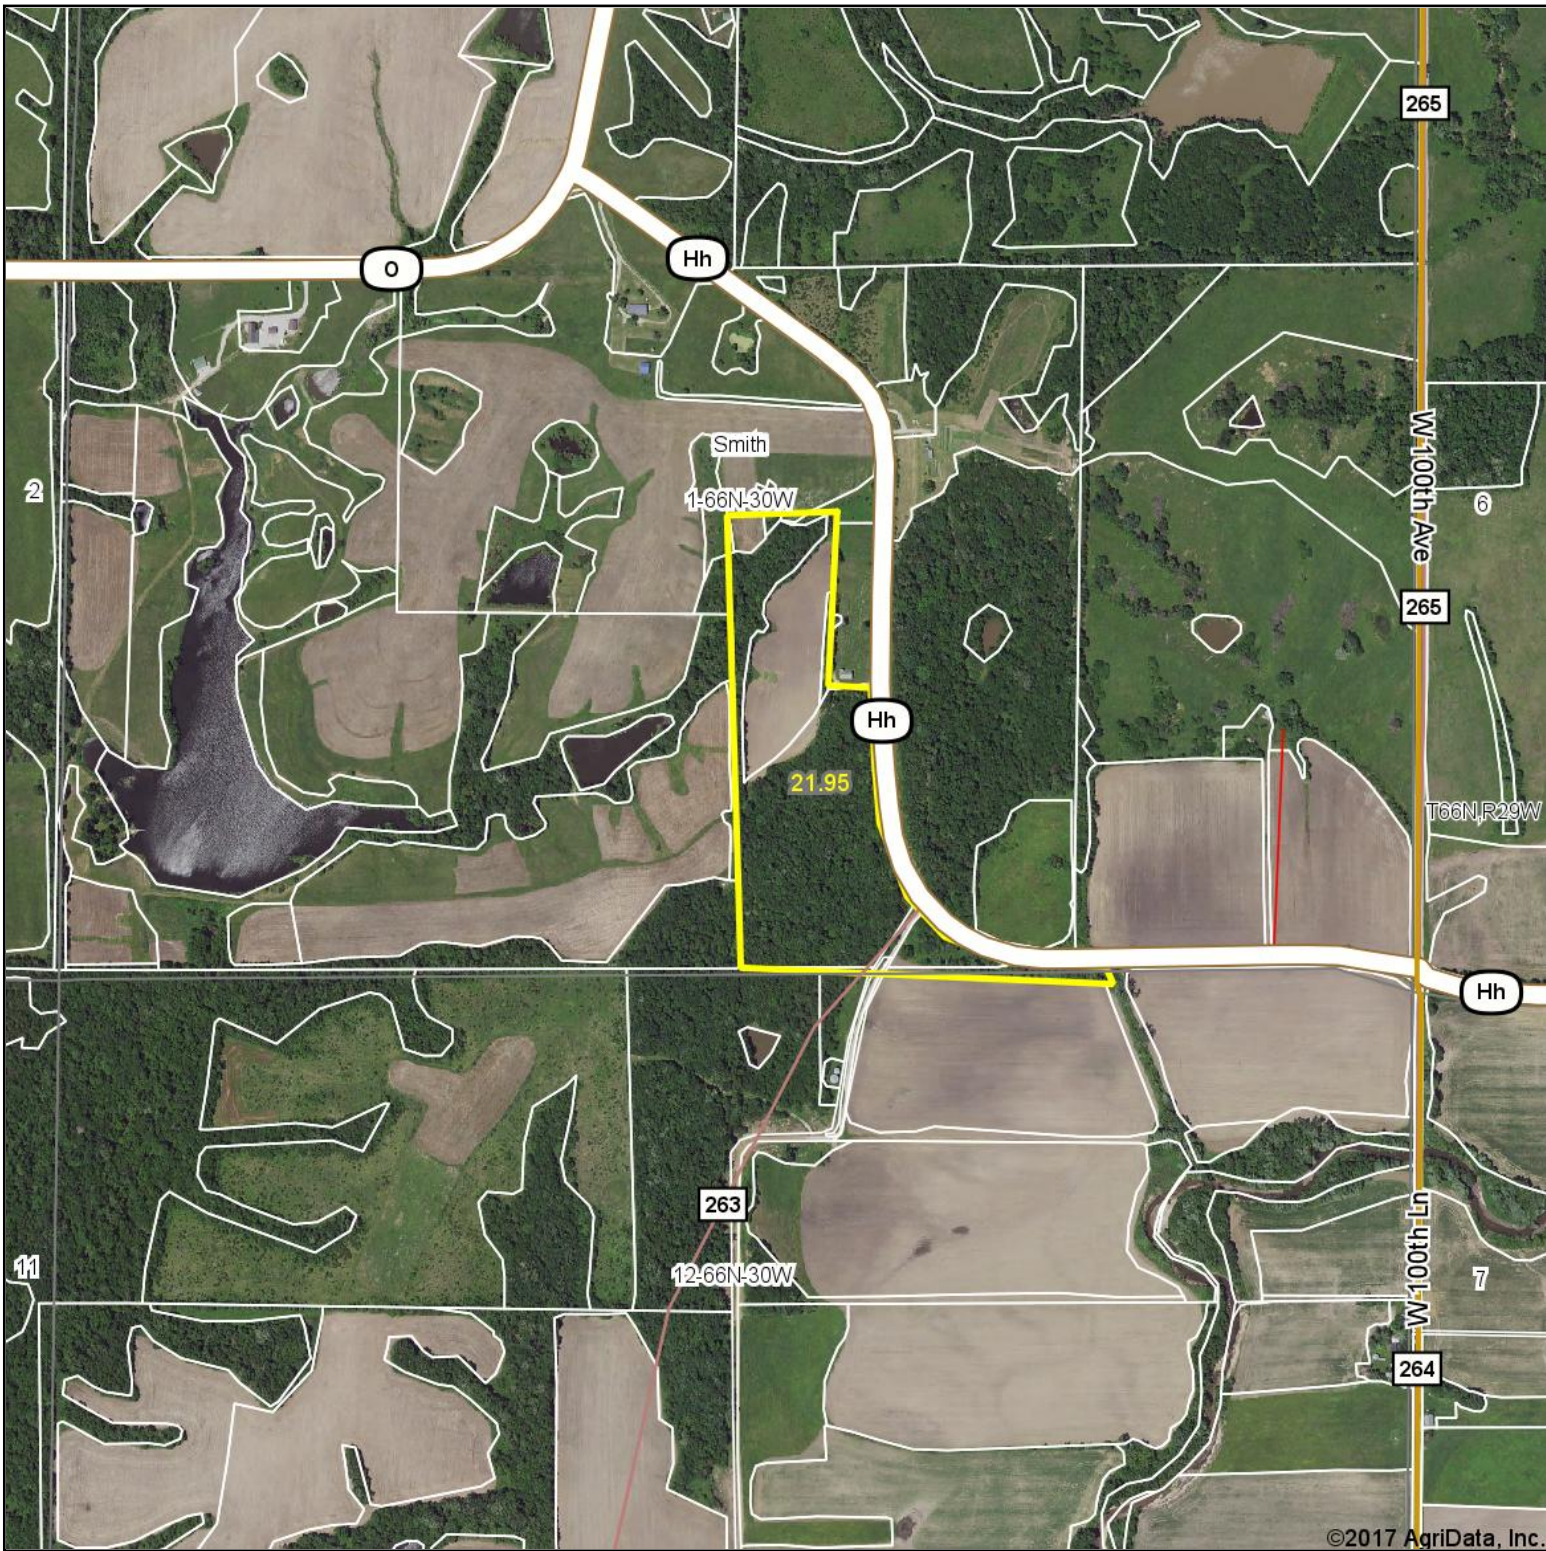

Aerial Map

©2017 AgriData, Inc.

 **Auctioneers
Land Brokers**
DreamDirt DreamDirt.com

map center: 40.544861, -94.240983

Maps Provided By:
 **surety**
CUSTOMIZED ONLINE MAPPING
© AgriData, Inc. 2017 www.AgriDataInc.com

**1-66N-30W
Worth County
Missouri**

3/6/2017