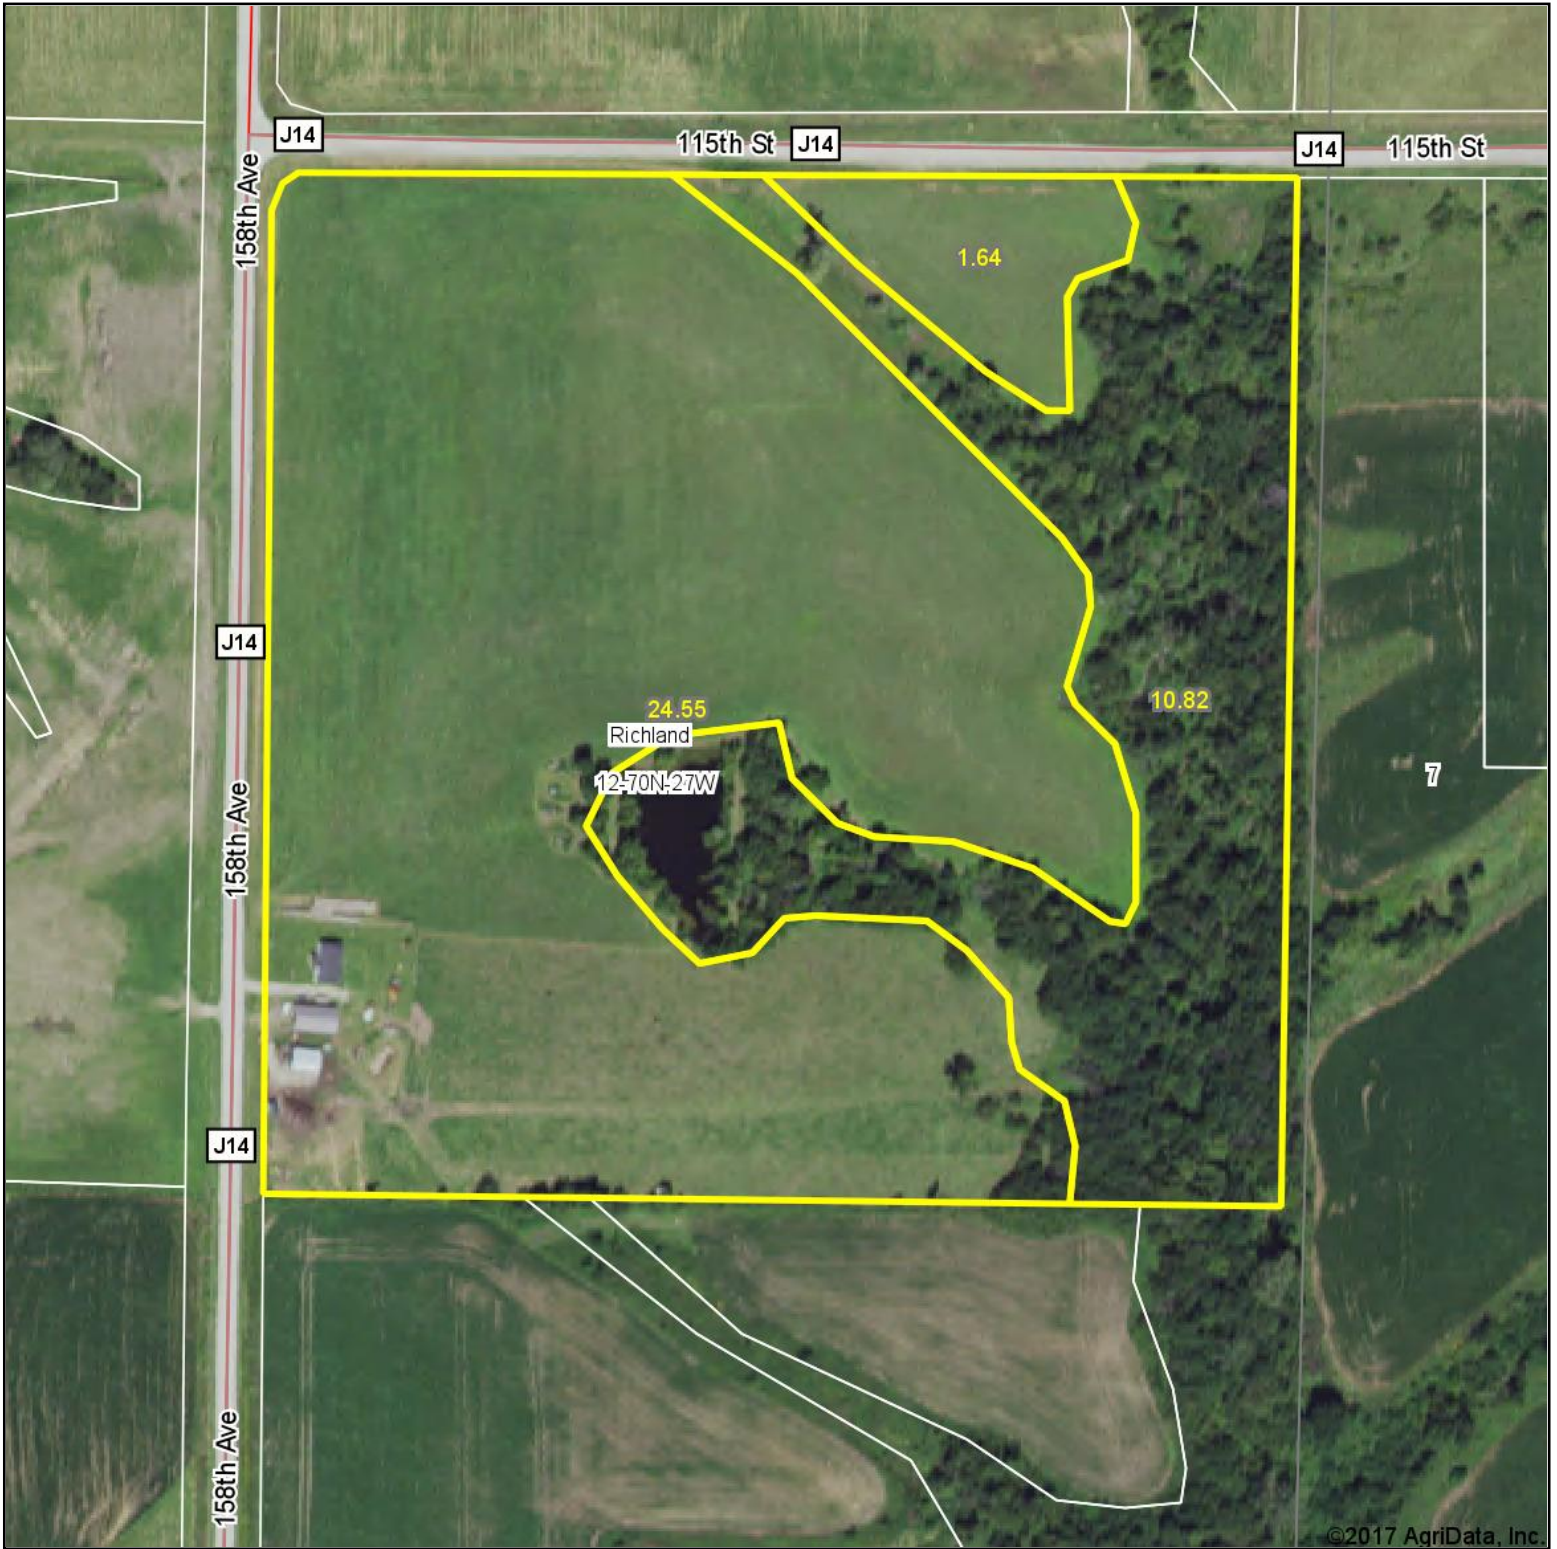

# Aerial Map

map center: 40.873065, -93.902742

**Auctioneers  
Land Brokers**  
DreamDirt DreamDirt.com

Maps Provided By:

**surety**  
CUSTOMIZED ONLINE MAPPING

© AgriData, Inc. 2017

www.AgriDataInc.com

**12-70N-27W**  
**Decatur County**  
**Iowa**