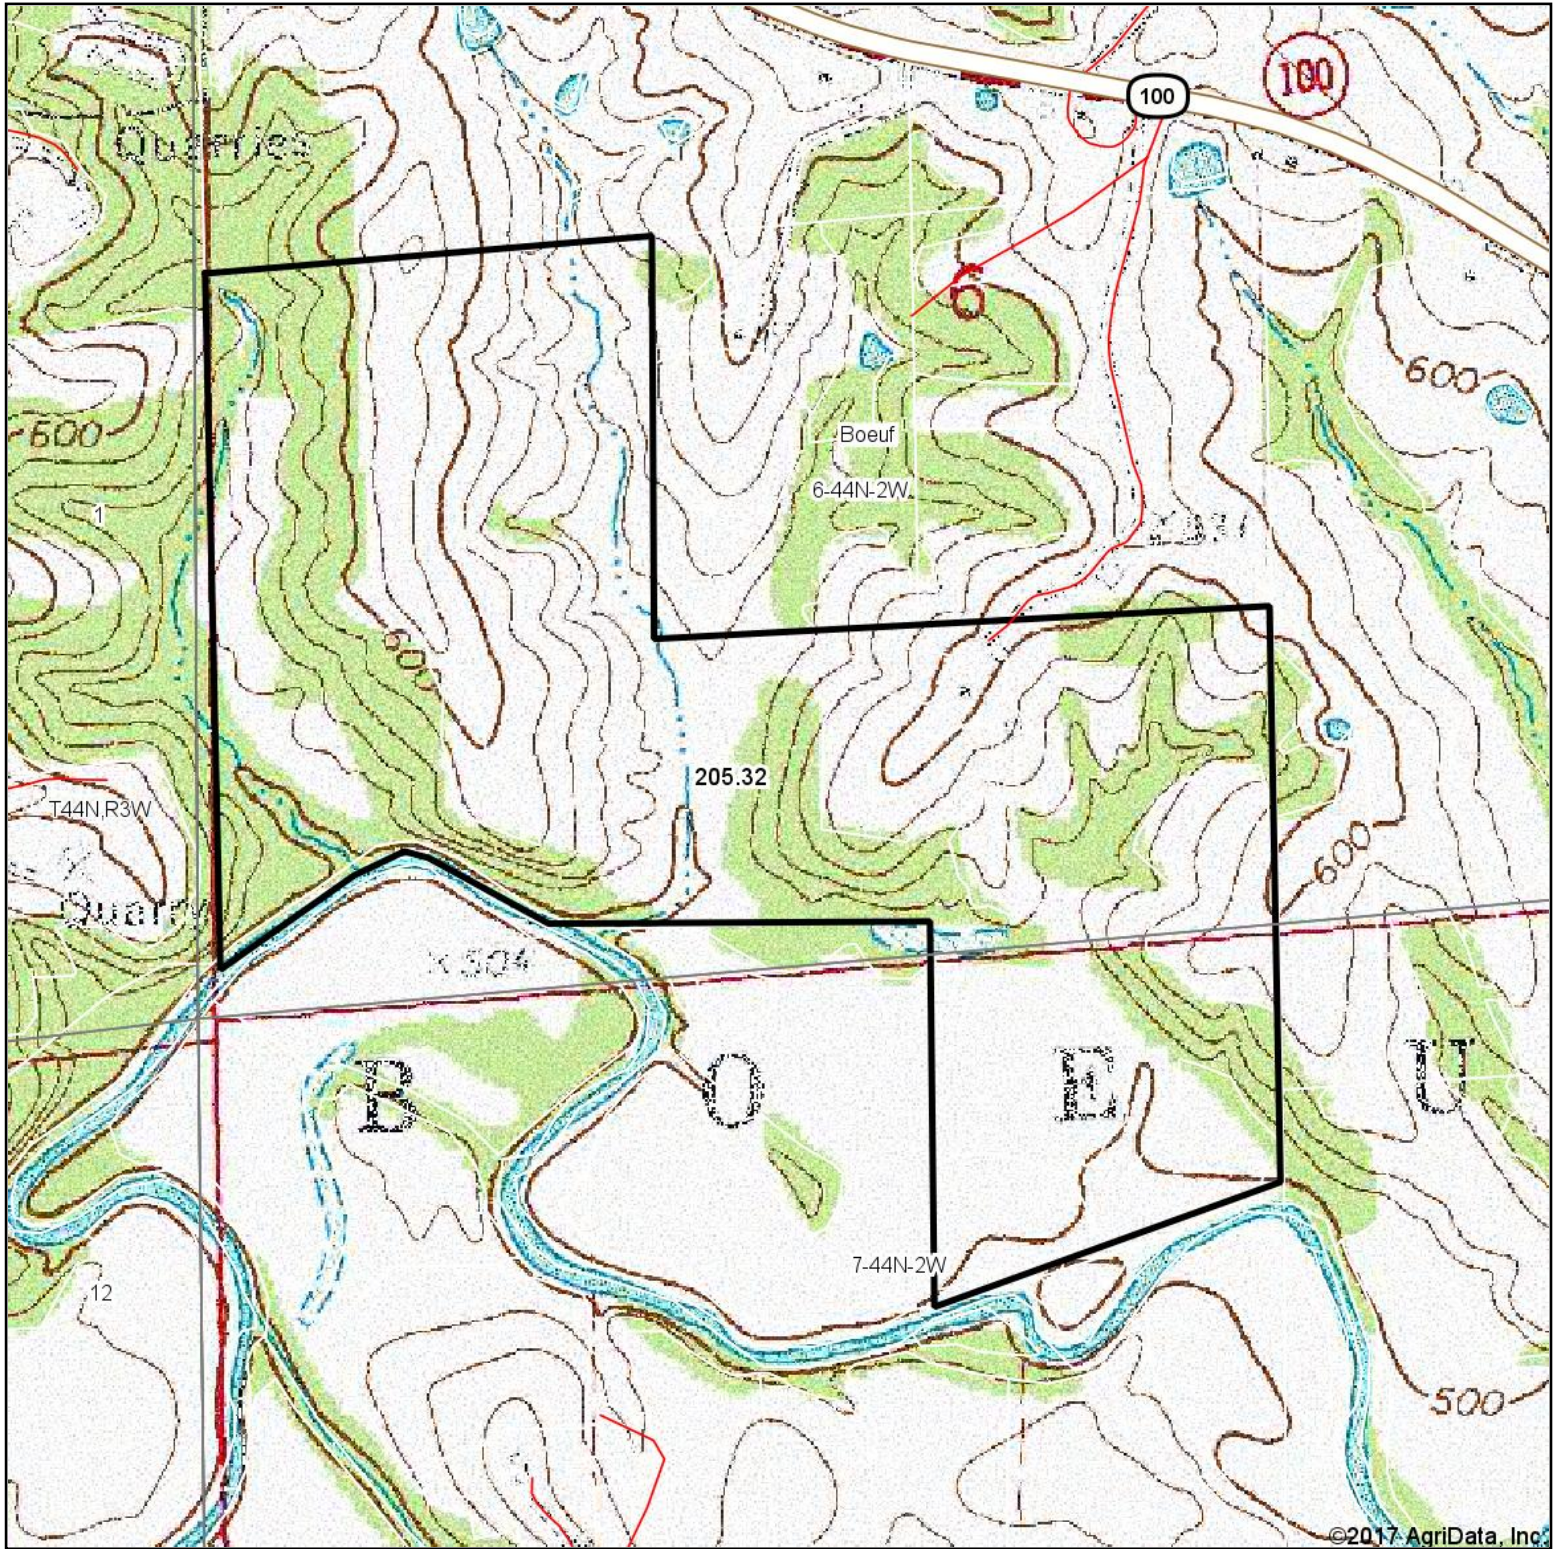

Topography Map

map center: 38.588568, -91.192018

0ft 863ft 1726ft

Auctioneers
Land Brokers
DreamDirt DreamDirt.com

Maps Provided By:

 **surety**
CUSTOMIZED ONLINE MAPPING

© AgriData, Inc. 2017

www.AgriDataInc.com

6-44N-2W
Franklin County
Missouri

5/29/2017