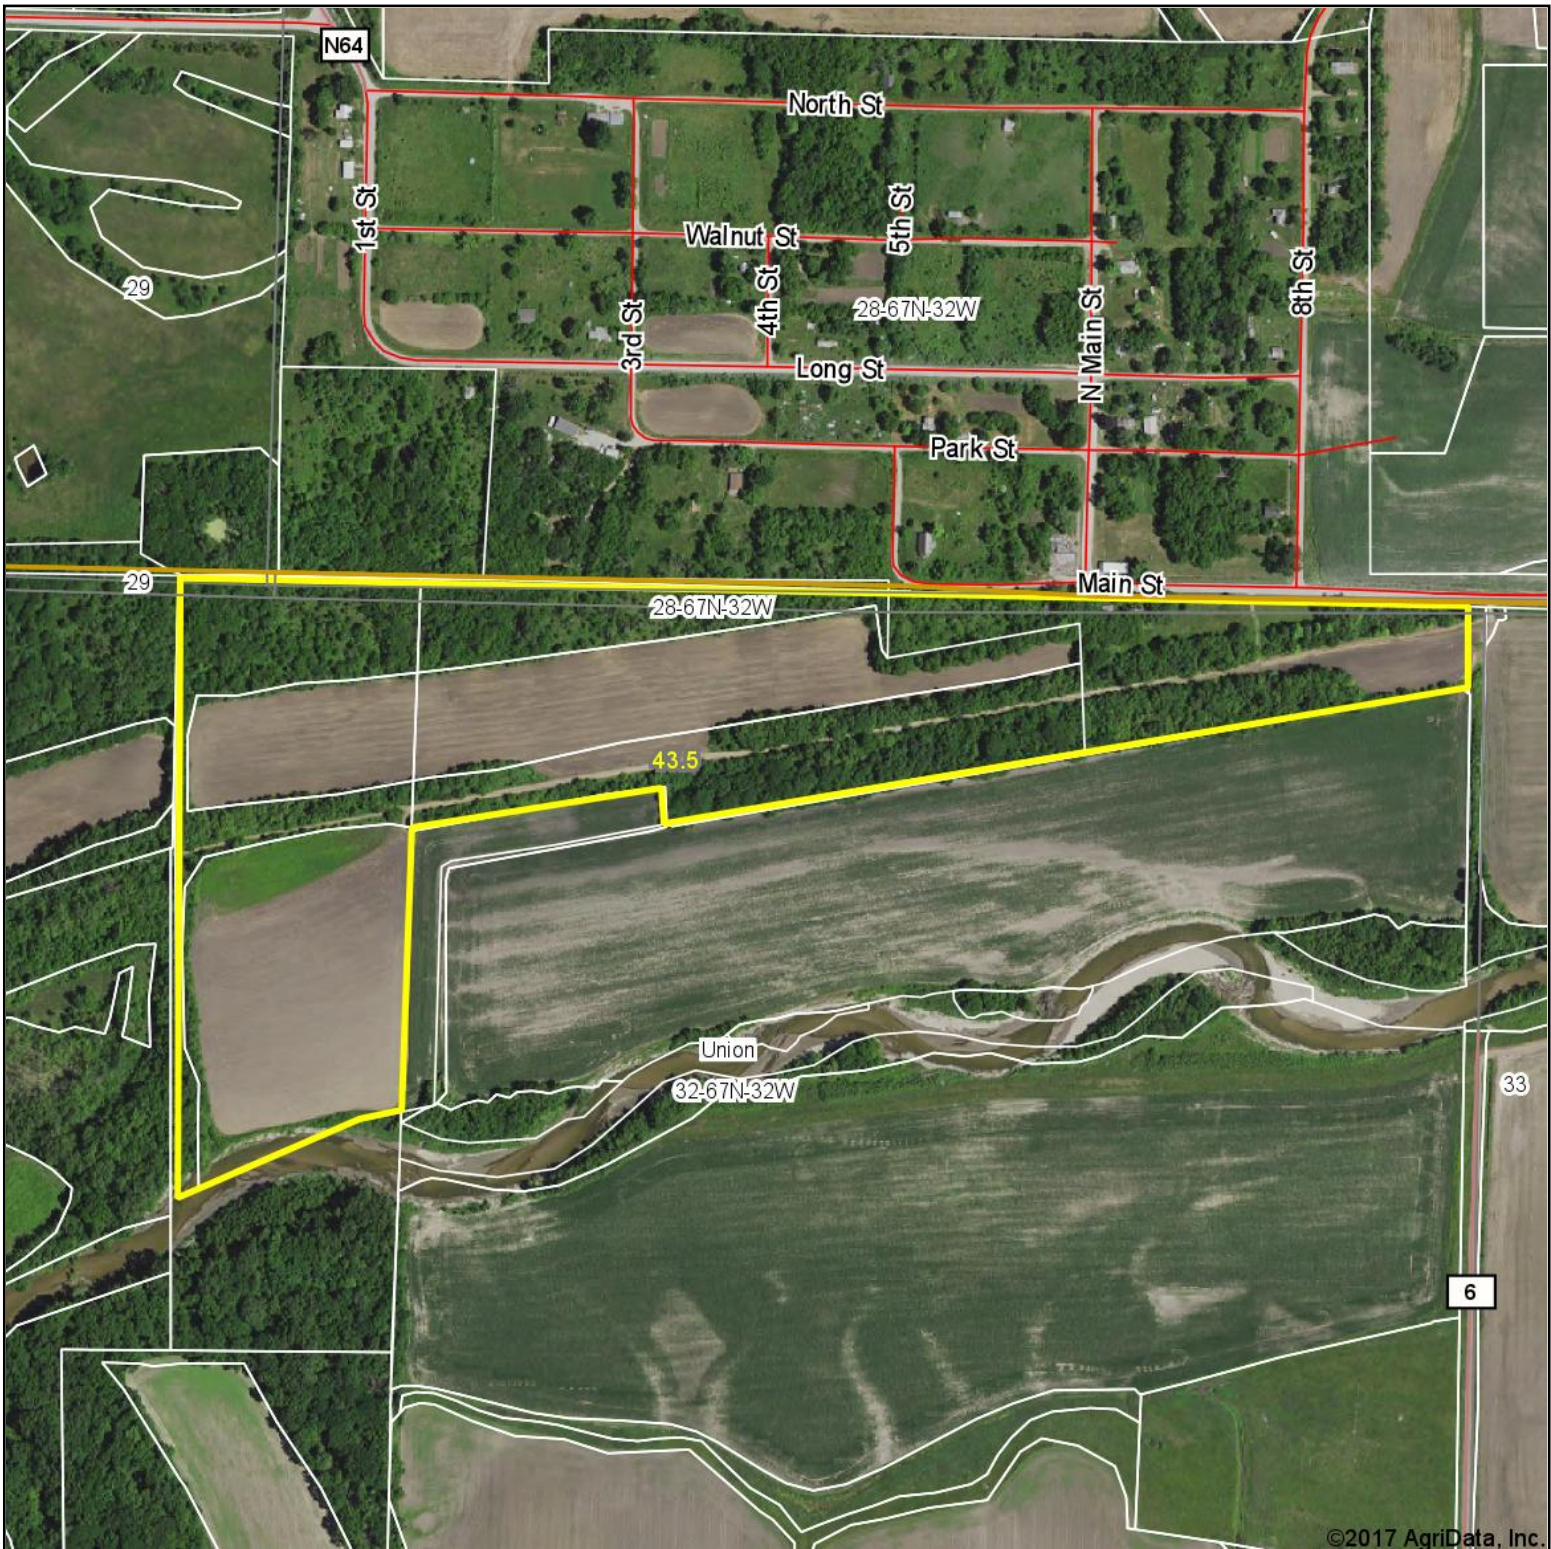

Aerial Map

©2017 AgriData, Inc.

 **Auctioneers
Land Brokers**
DreamDirt DreamDirt.com

map center: 40.569499, -94.542979

Maps Provided By:
 **surety**
CUSTOMIZED ONLINE MAPPING
© AgriData, Inc. 2017 www.AgriDataInc.com

32-67N-32W
Worth County
Missouri

6/19/2017