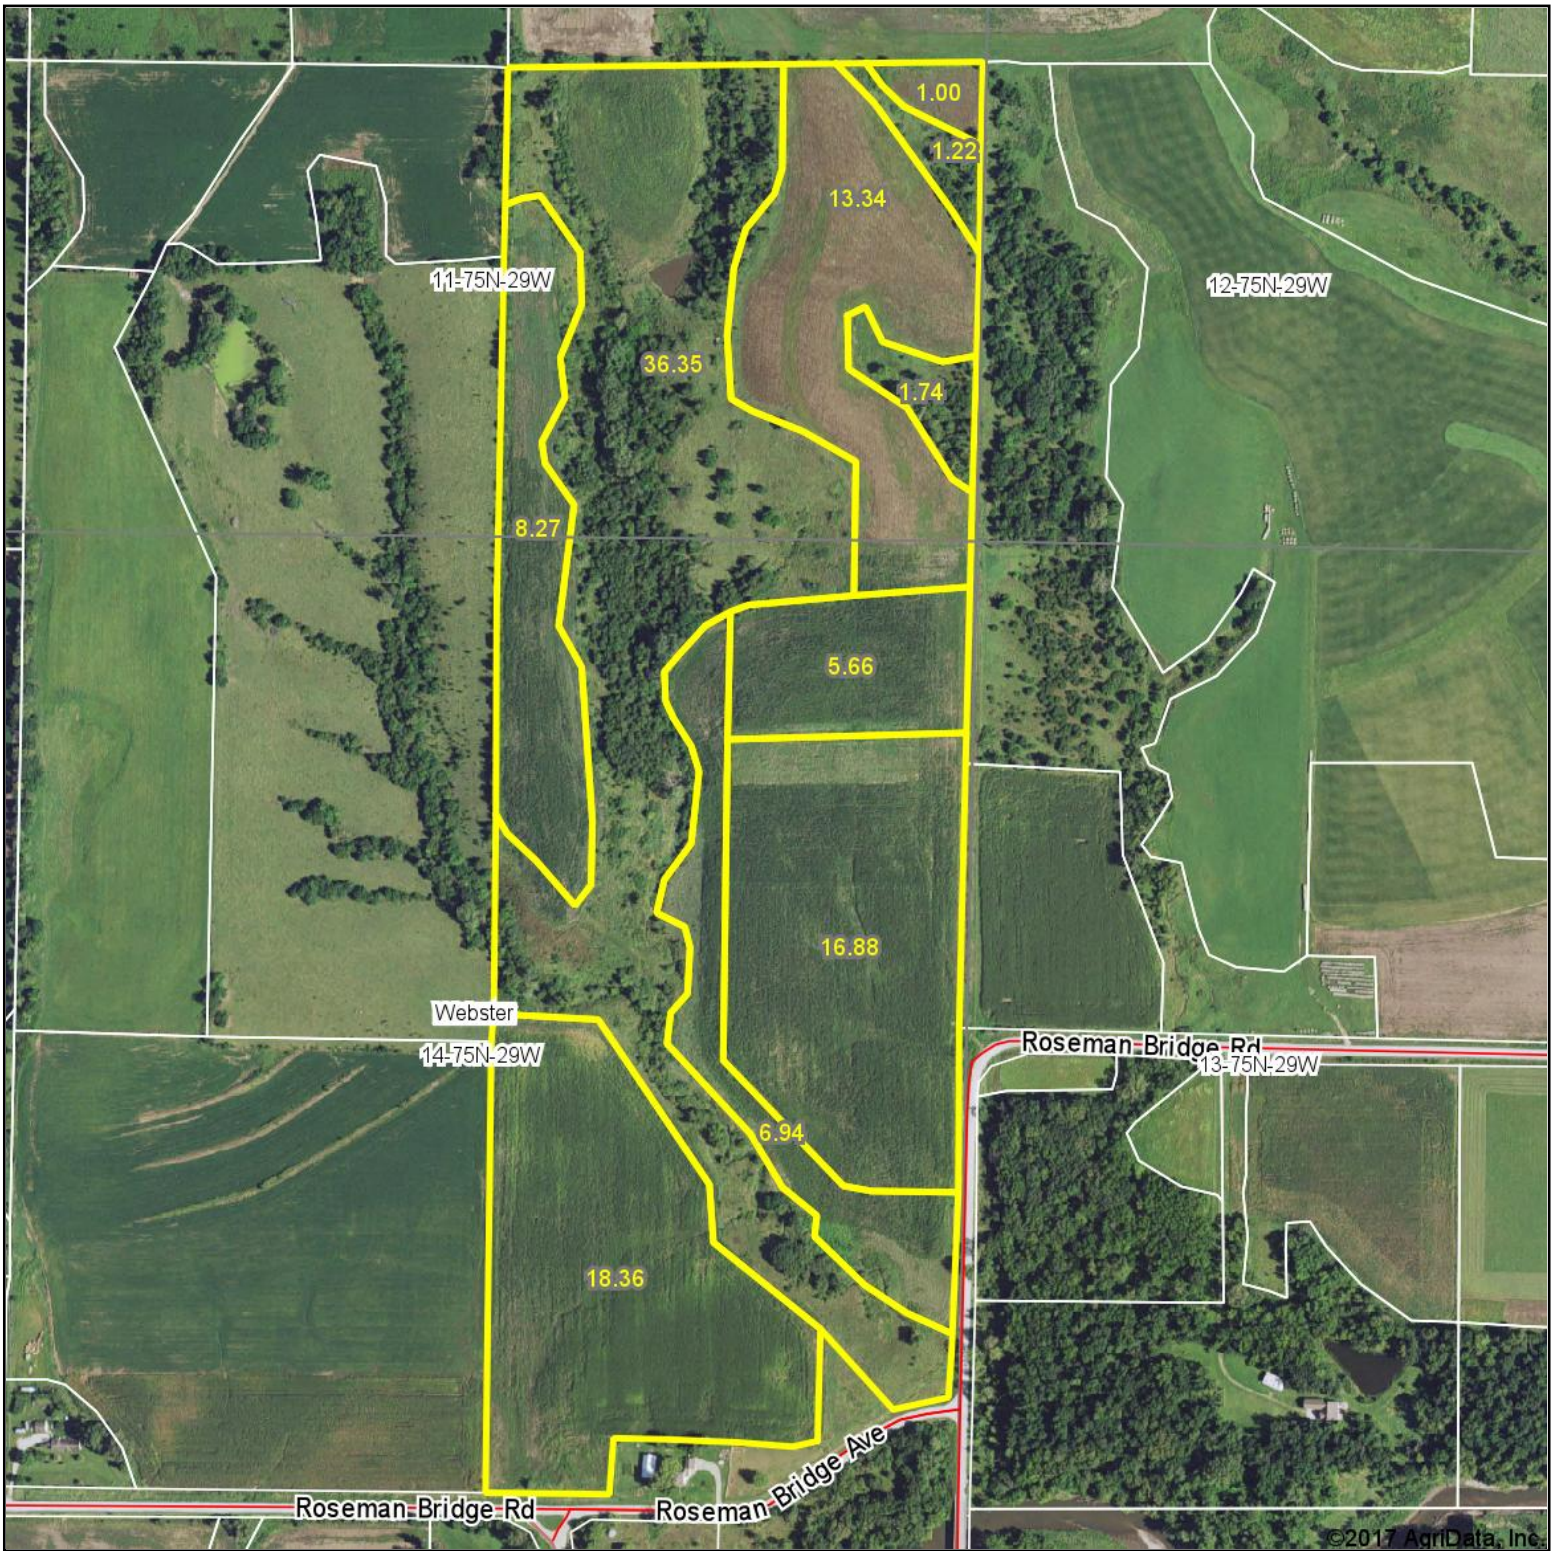

Aerial Map

map center: 41.299655, -94.148399

**Auctioneers
Land Brokers**
DreamDirt DreamDirt.com

Maps Provided By:

surety
CUSTOMIZED ONLINE MAPPING
© AgriData, Inc. 2017 www.AgriDataInc.com

14-75N-29W
Madison County
Iowa

7/7/2017