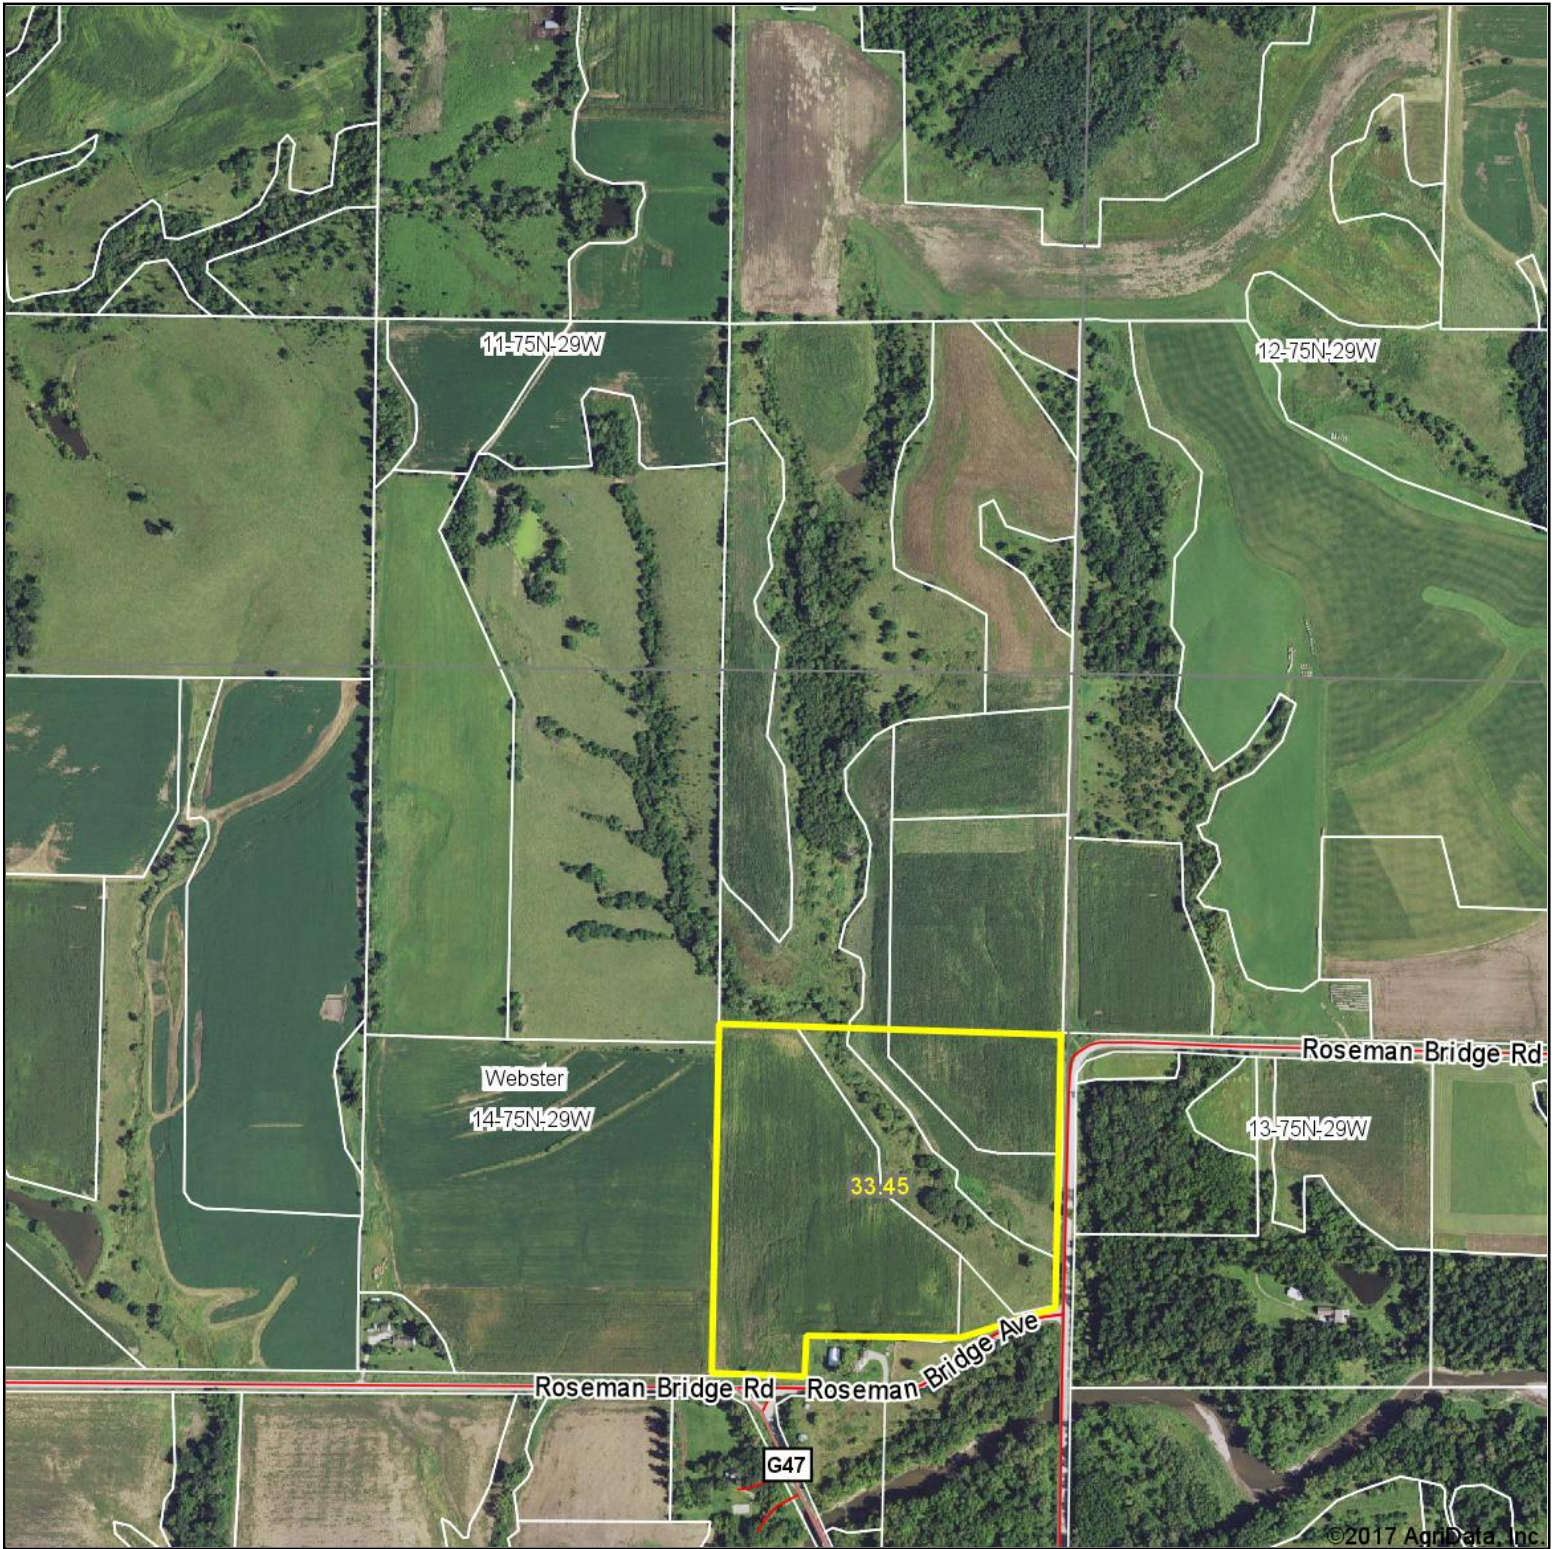

# Aerial Map

map center: 41.300365, -94.150444

  
**Auctioneers  
Land Brokers**  
DreamDirt DreamDirt.com

Maps Provided By:

  
**surety**  
CUSTOMIZED ONLINE MAPPING  
© AgriData, Inc. 2017 www.AgriDataInc.com

**14-75N-29W**  
**Madison County**  
**Iowa**

7/14/2017