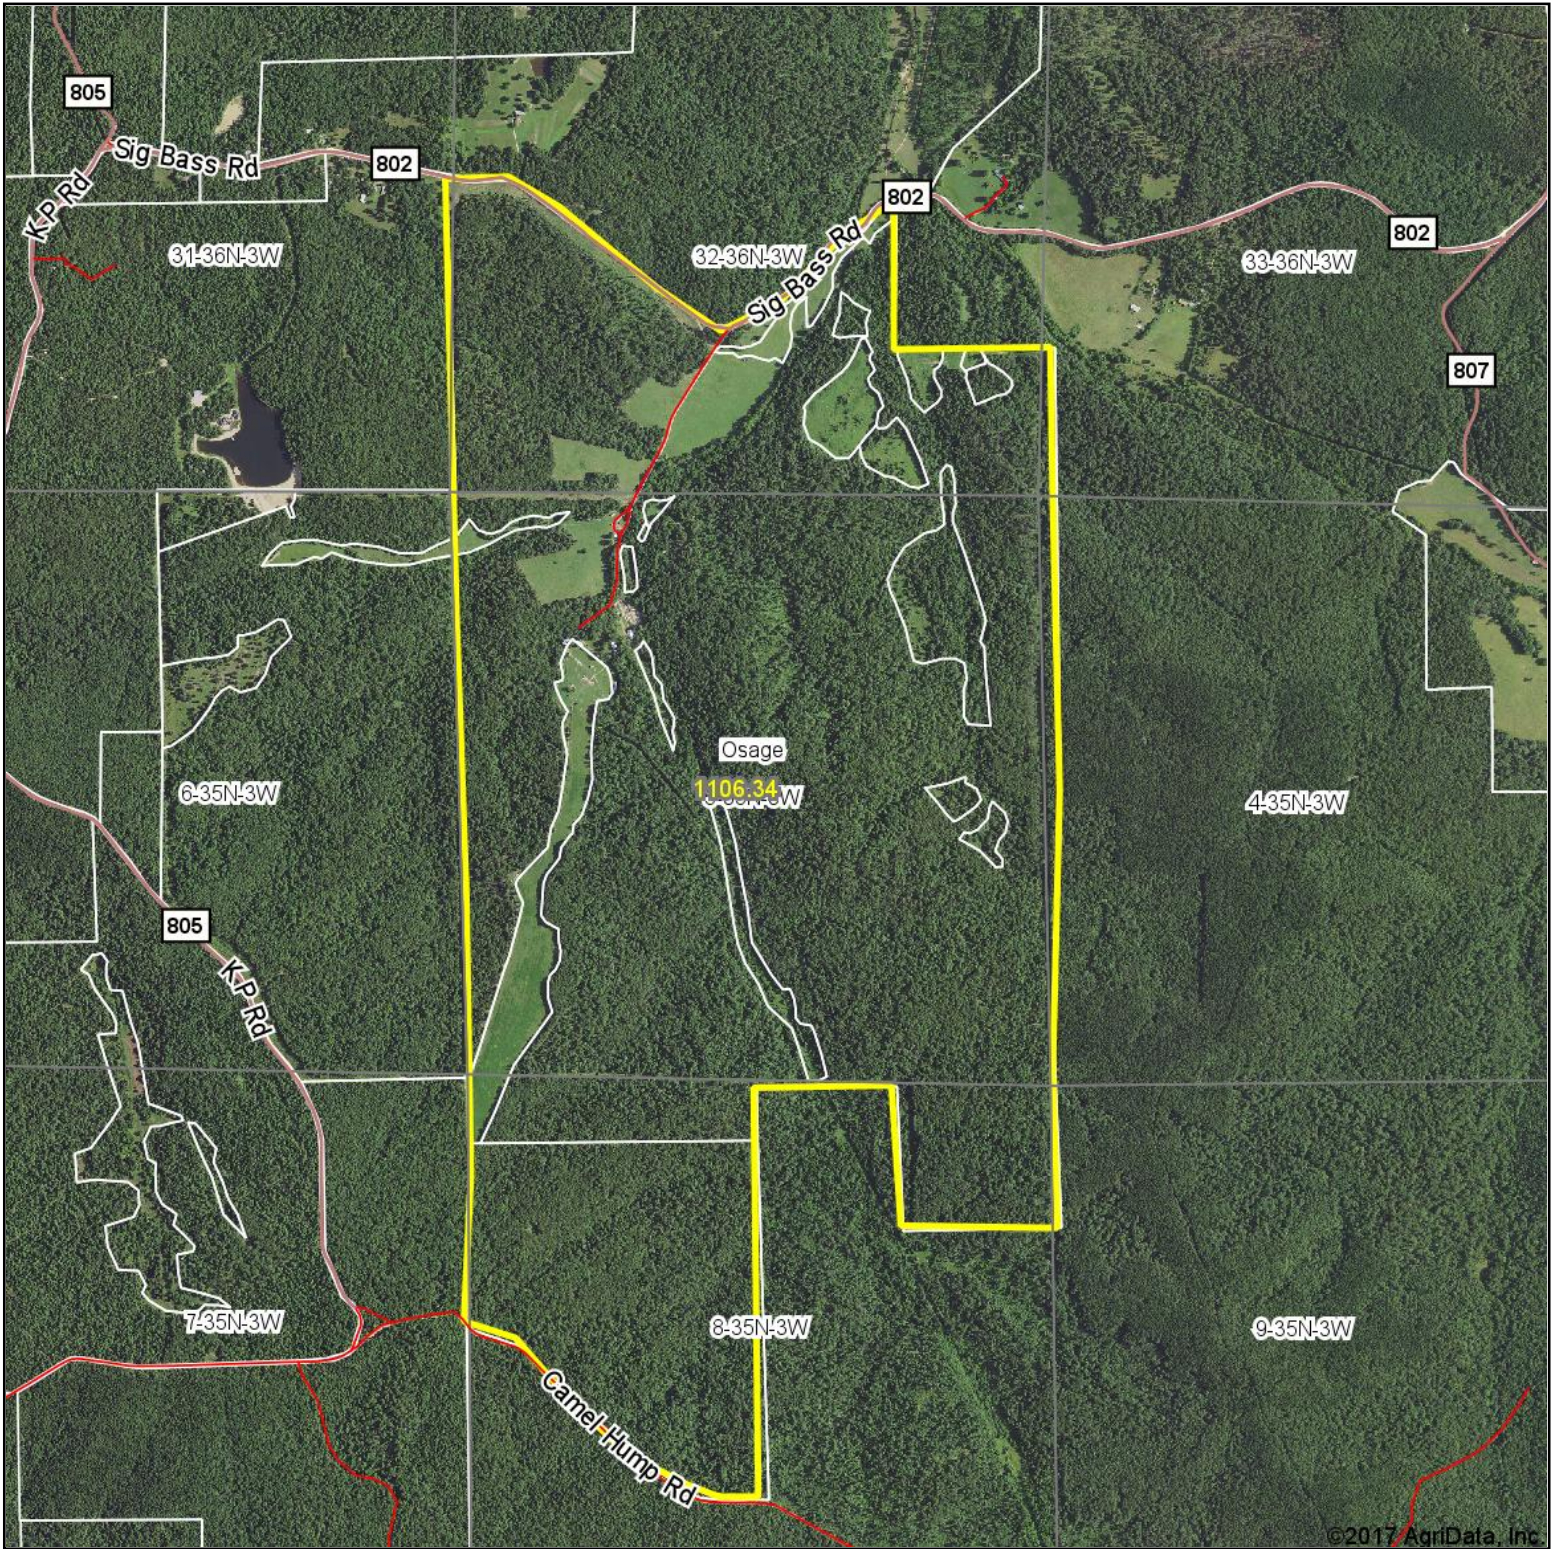

Aerial Map

©2017 AgriData, Inc.

map center: 37.779869, -91.282109

5-35N-3W
Crawford County
Missouri

Maps Provided By:
 **surety**
CUSTOMIZED ONLINE MAPPING
© AgriData, Inc. 2017 www.AgriDataInc.com

7/16/2017