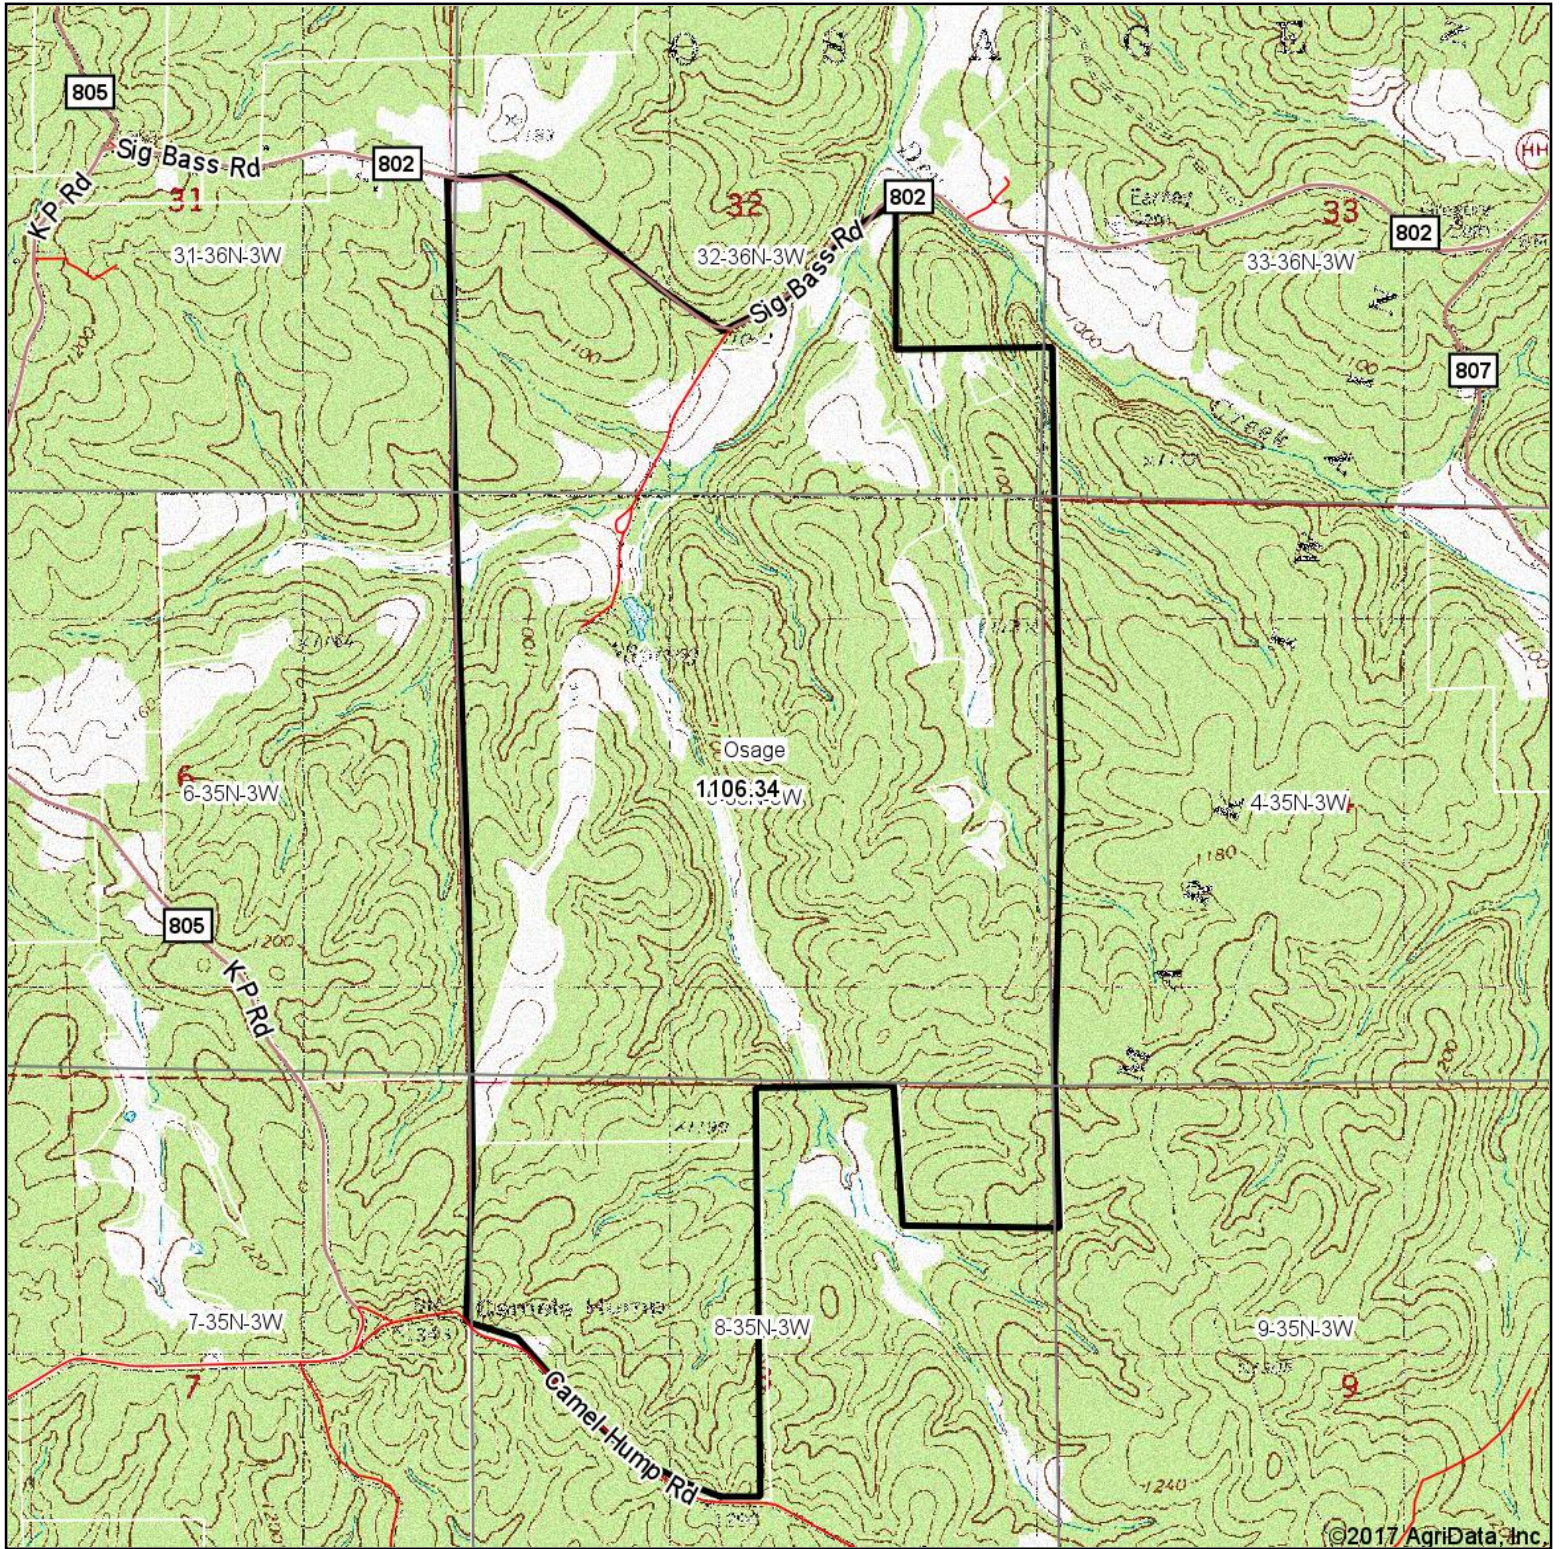

Topography Map

©2017 AgriData, Inc.

map center: 37.779869, -91.282109

 Auctioneers
Land Brokers

 DreamDirt.com

Maps Provided By:

 **surety**
CUSTOMIZED ONLINE MAPPING

© AgriData, Inc. 2017

www.AgriDataInc.com

5-35N-3W
Crawford County
Missouri

7/16/2017