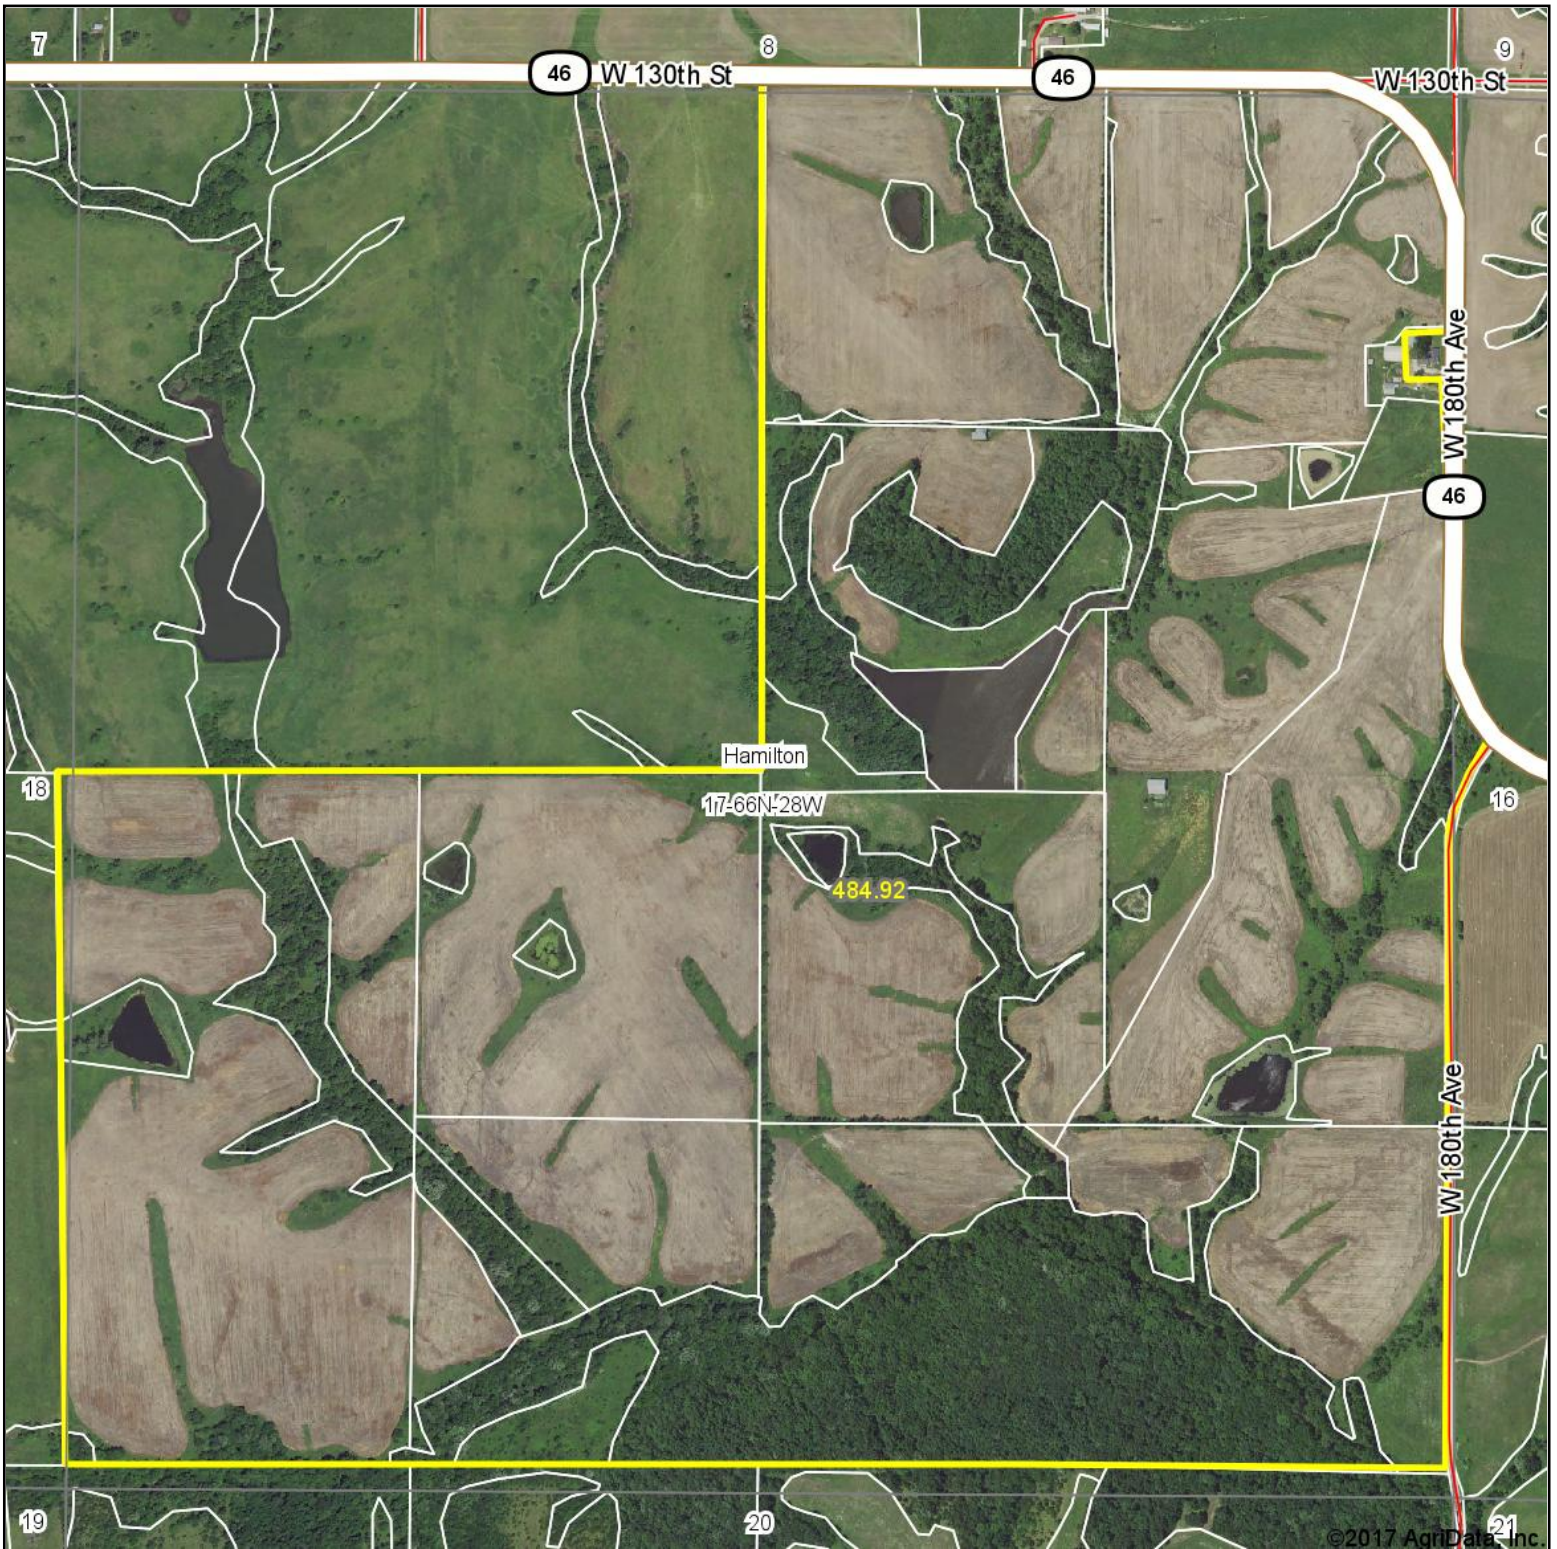

Aerial Map

©2017 AgriData, Inc.

map center: 40.522751, -94.089259

17-66N-28W
Harrison County
Missouri

Maps Provided By:
surety
CUSTOMIZED ONLINE MAPPING
© AgriData, Inc. 2017 www.AgriDataInc.com

7/20/2017