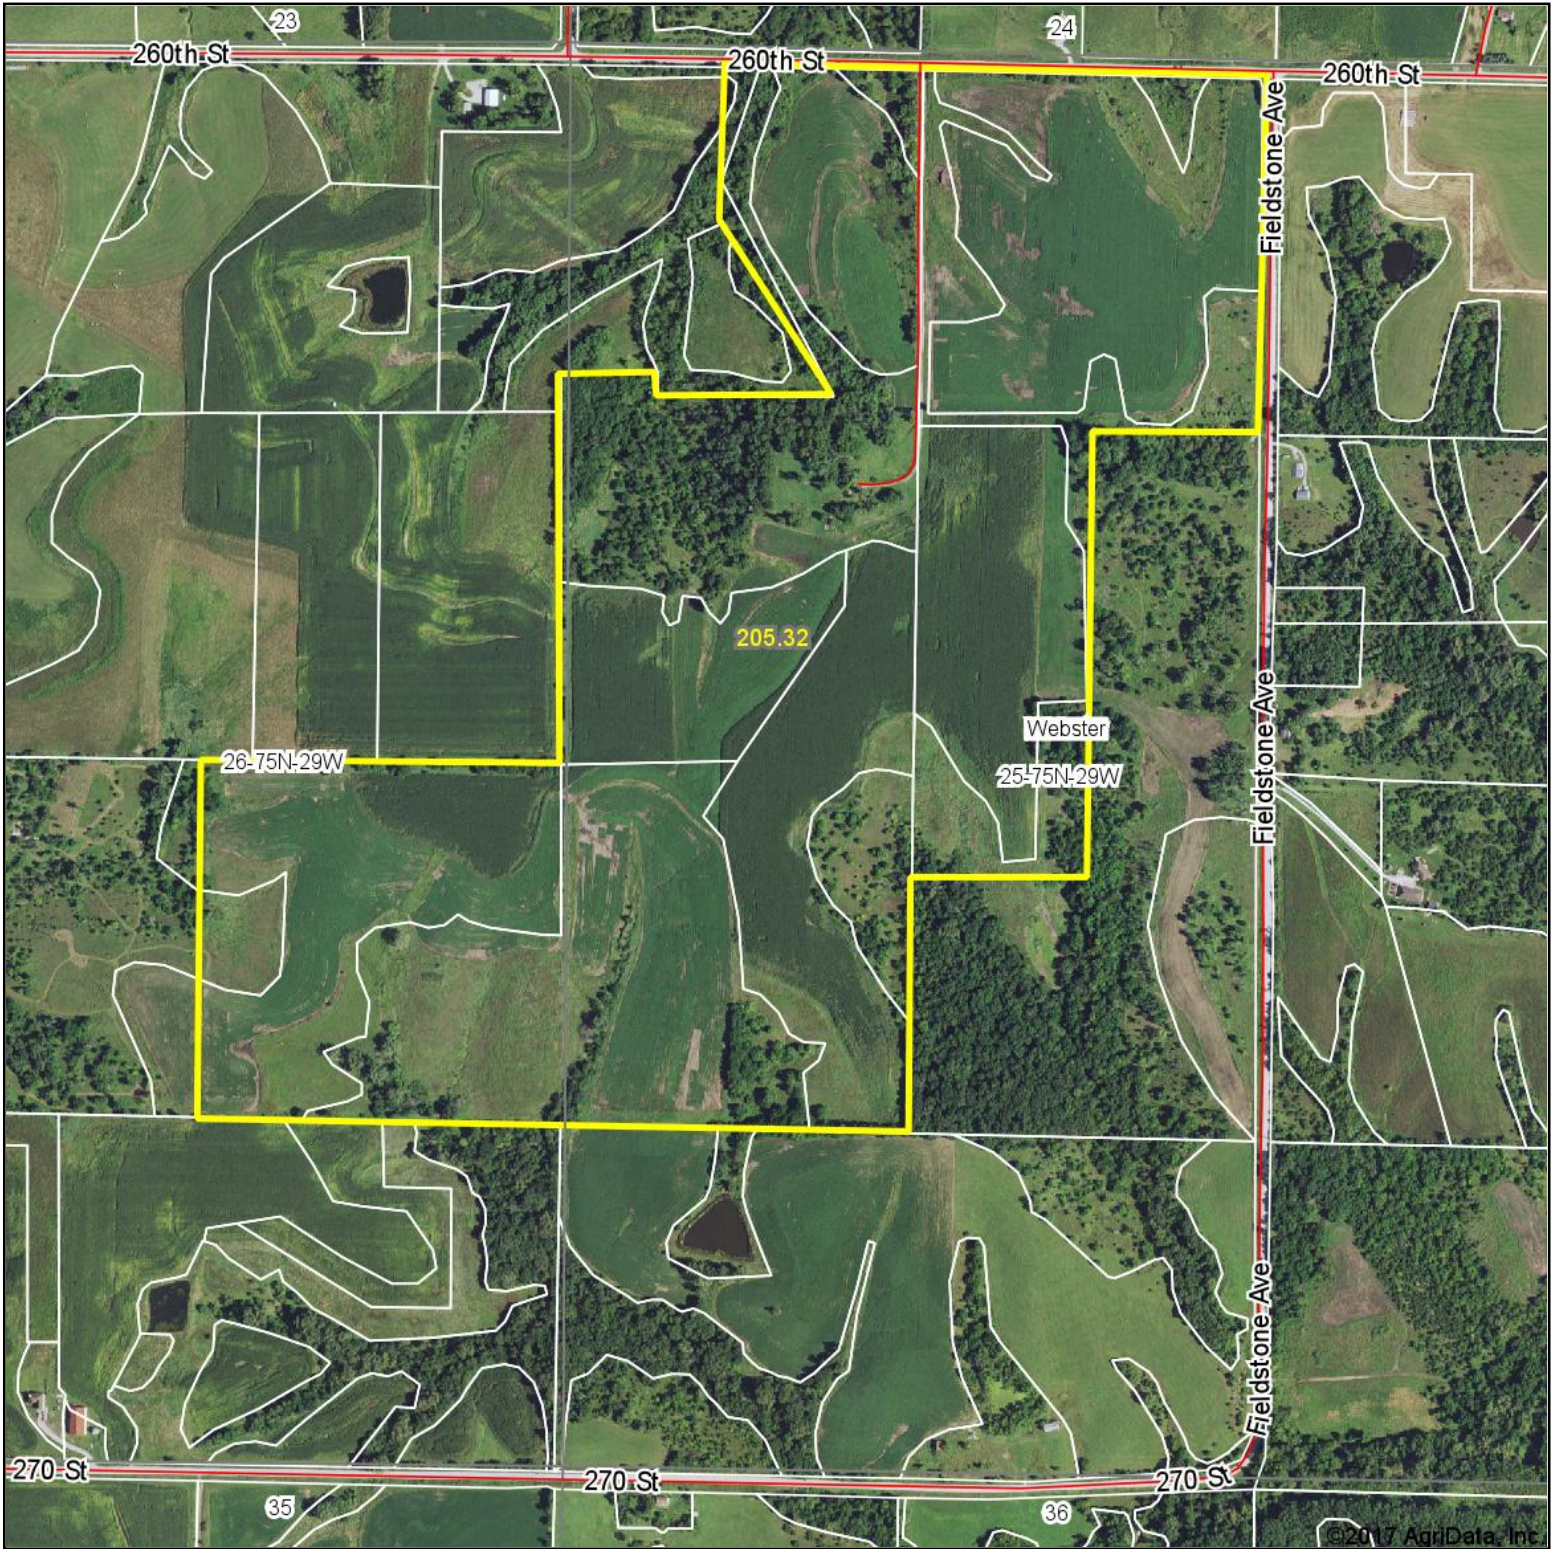

Aerial Map

©2017 AgriData, Inc.

map center: 41.265221, -94.143659

**Auctioneers
Land Brokers**
DreamDirt DreamDirt.com

Maps Provided By:

surety
CUSTOMIZED ONLINE MAPPING

© AgriData, Inc. 2017

www.AgriDataInc.com

25-75N-29W
Madison County
Iowa

8/14/2017