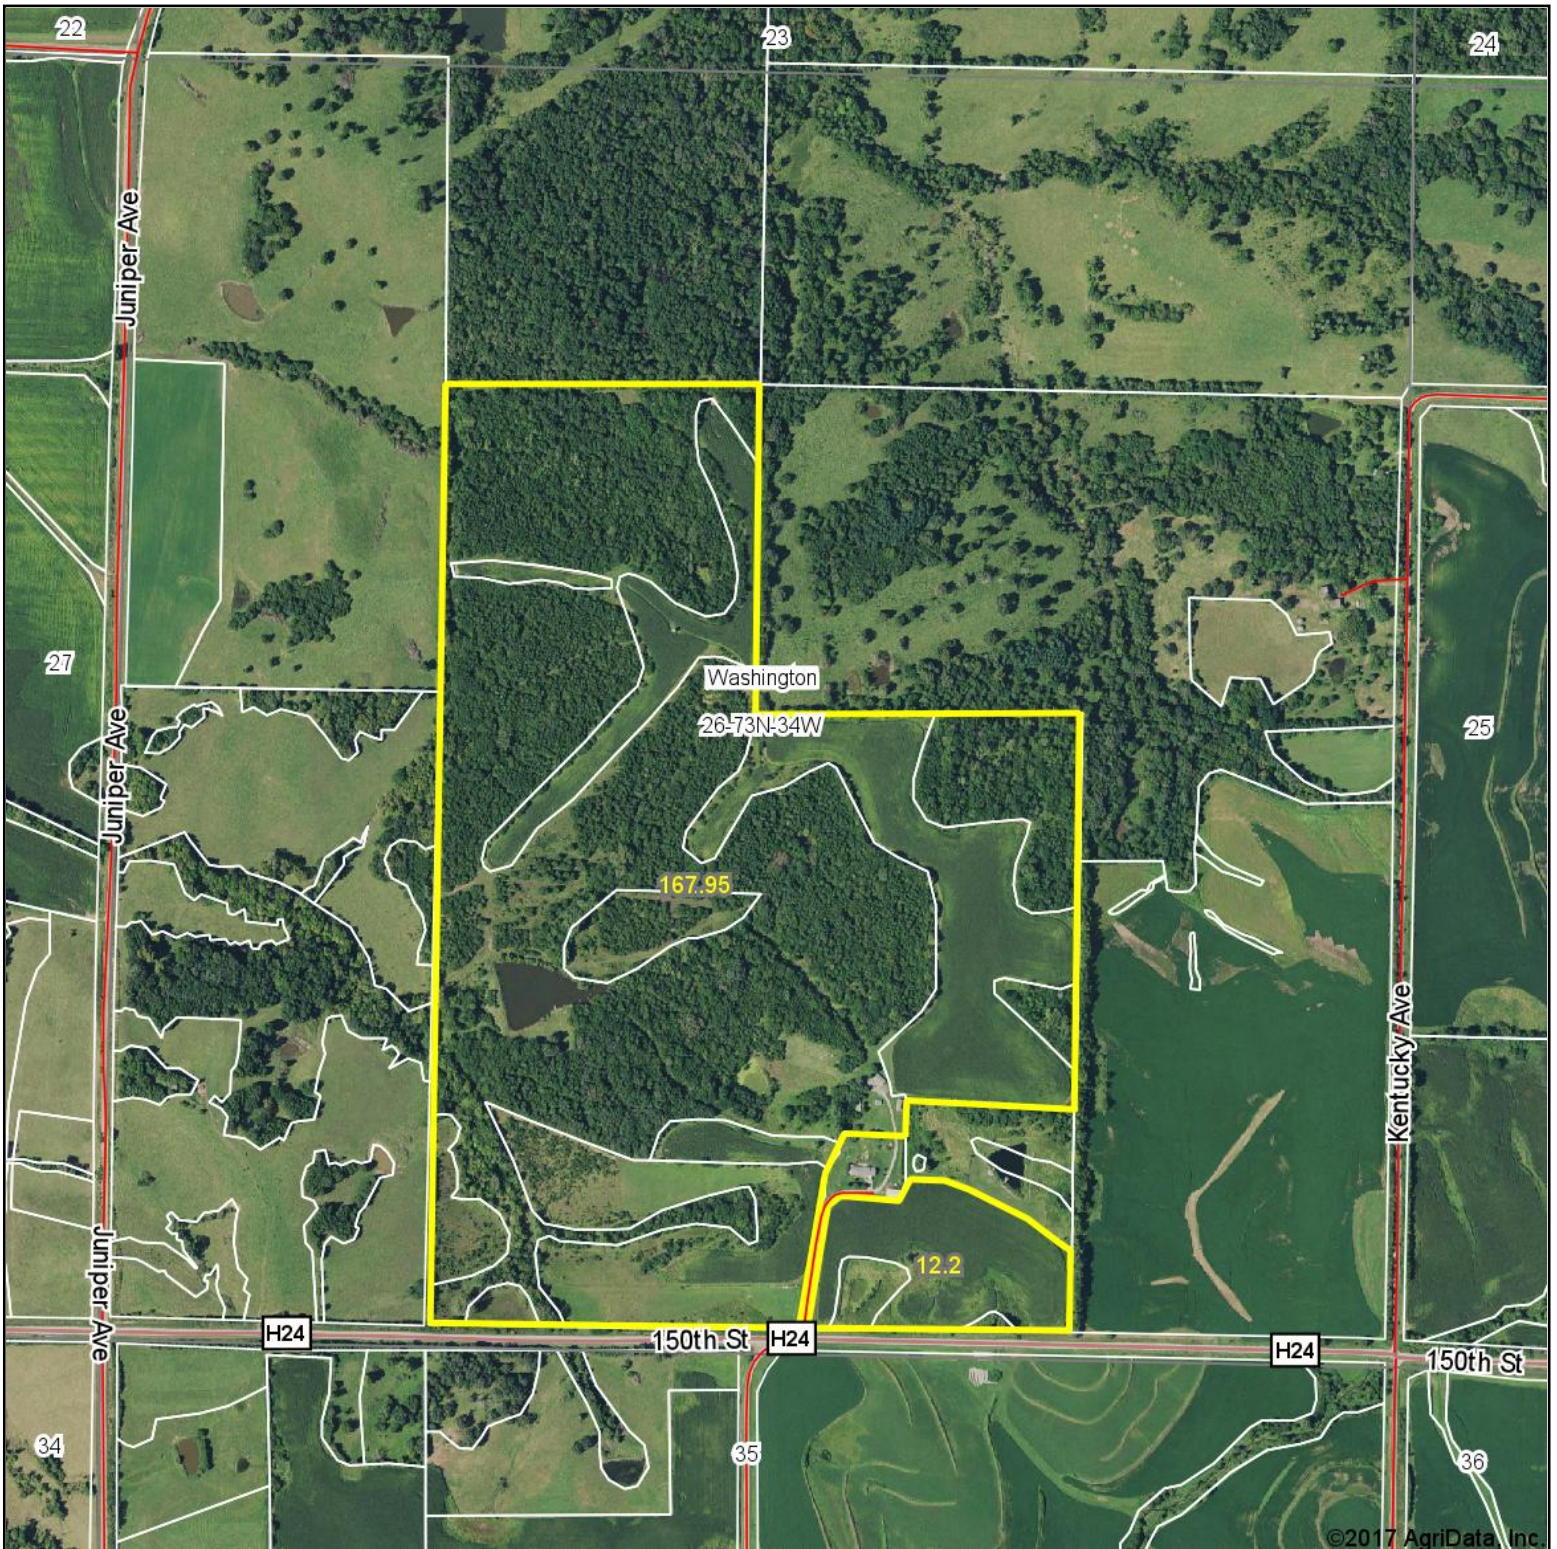

Aerial Map

map center: 41.092737, -94.728468

**Auctioneers
Land Brokers**
DreamDirt DreamDirt.com

Maps Provided By:

 **surety**
CUSTOMIZED ONLINE MAPPING

© AgriData, Inc. 2017

www.AgriDataInc.com

26-73N-34W
Adams County
Iowa

8/20/2017