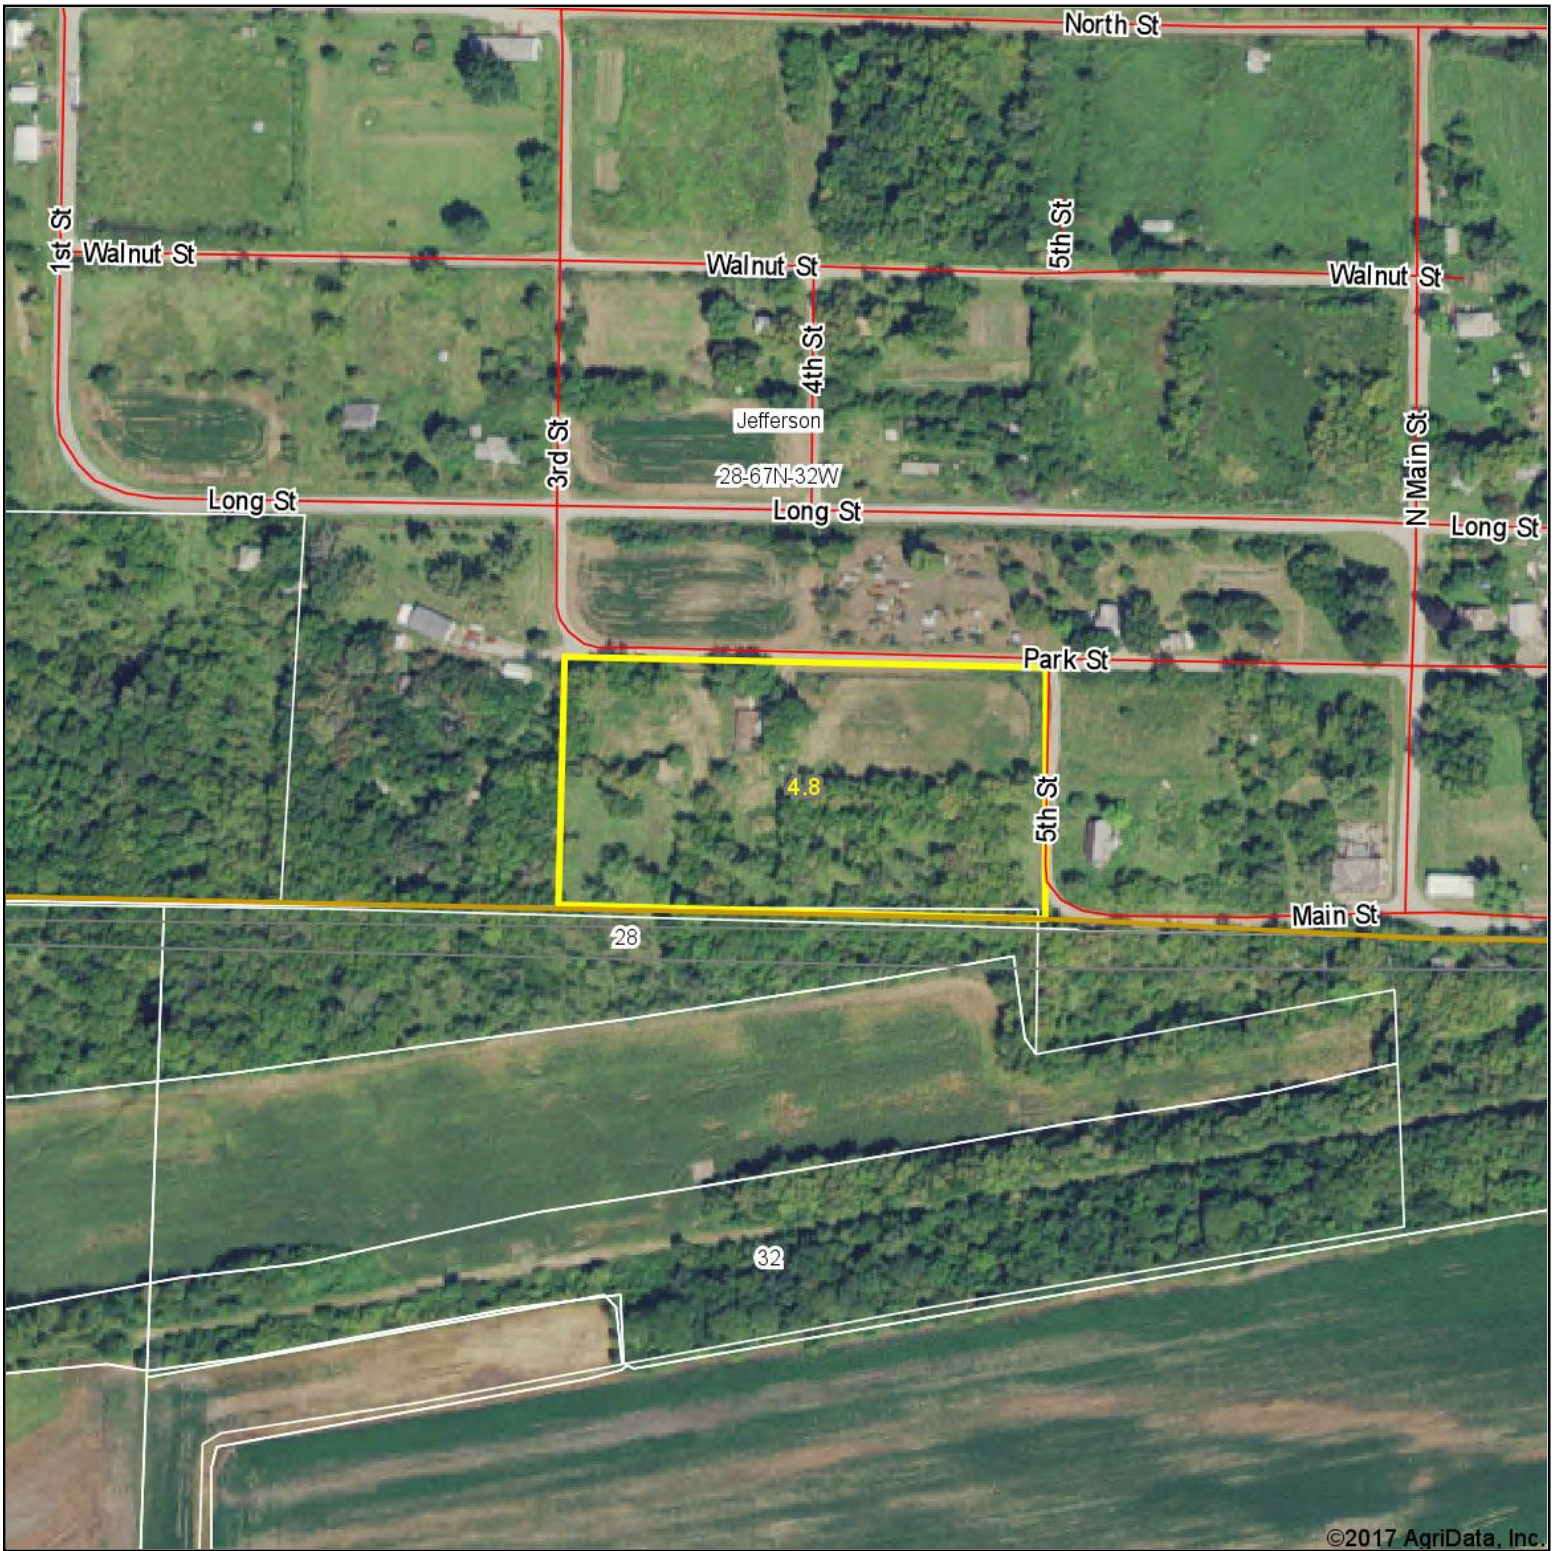

Aerial Map

©2017 AgriData, Inc.

 **Auctioneers
Land Brokers**
DreamDirt DreamDirt.com

map center: 40.571302, -94.543264

Maps Provided By:
 **surety**
CUSTOMIZED ONLINE MAPPING
© AgriData, Inc. 2017 www.AgriDataInc.com

28-67N-32W
Taylor County
Iowa

6/19/2017