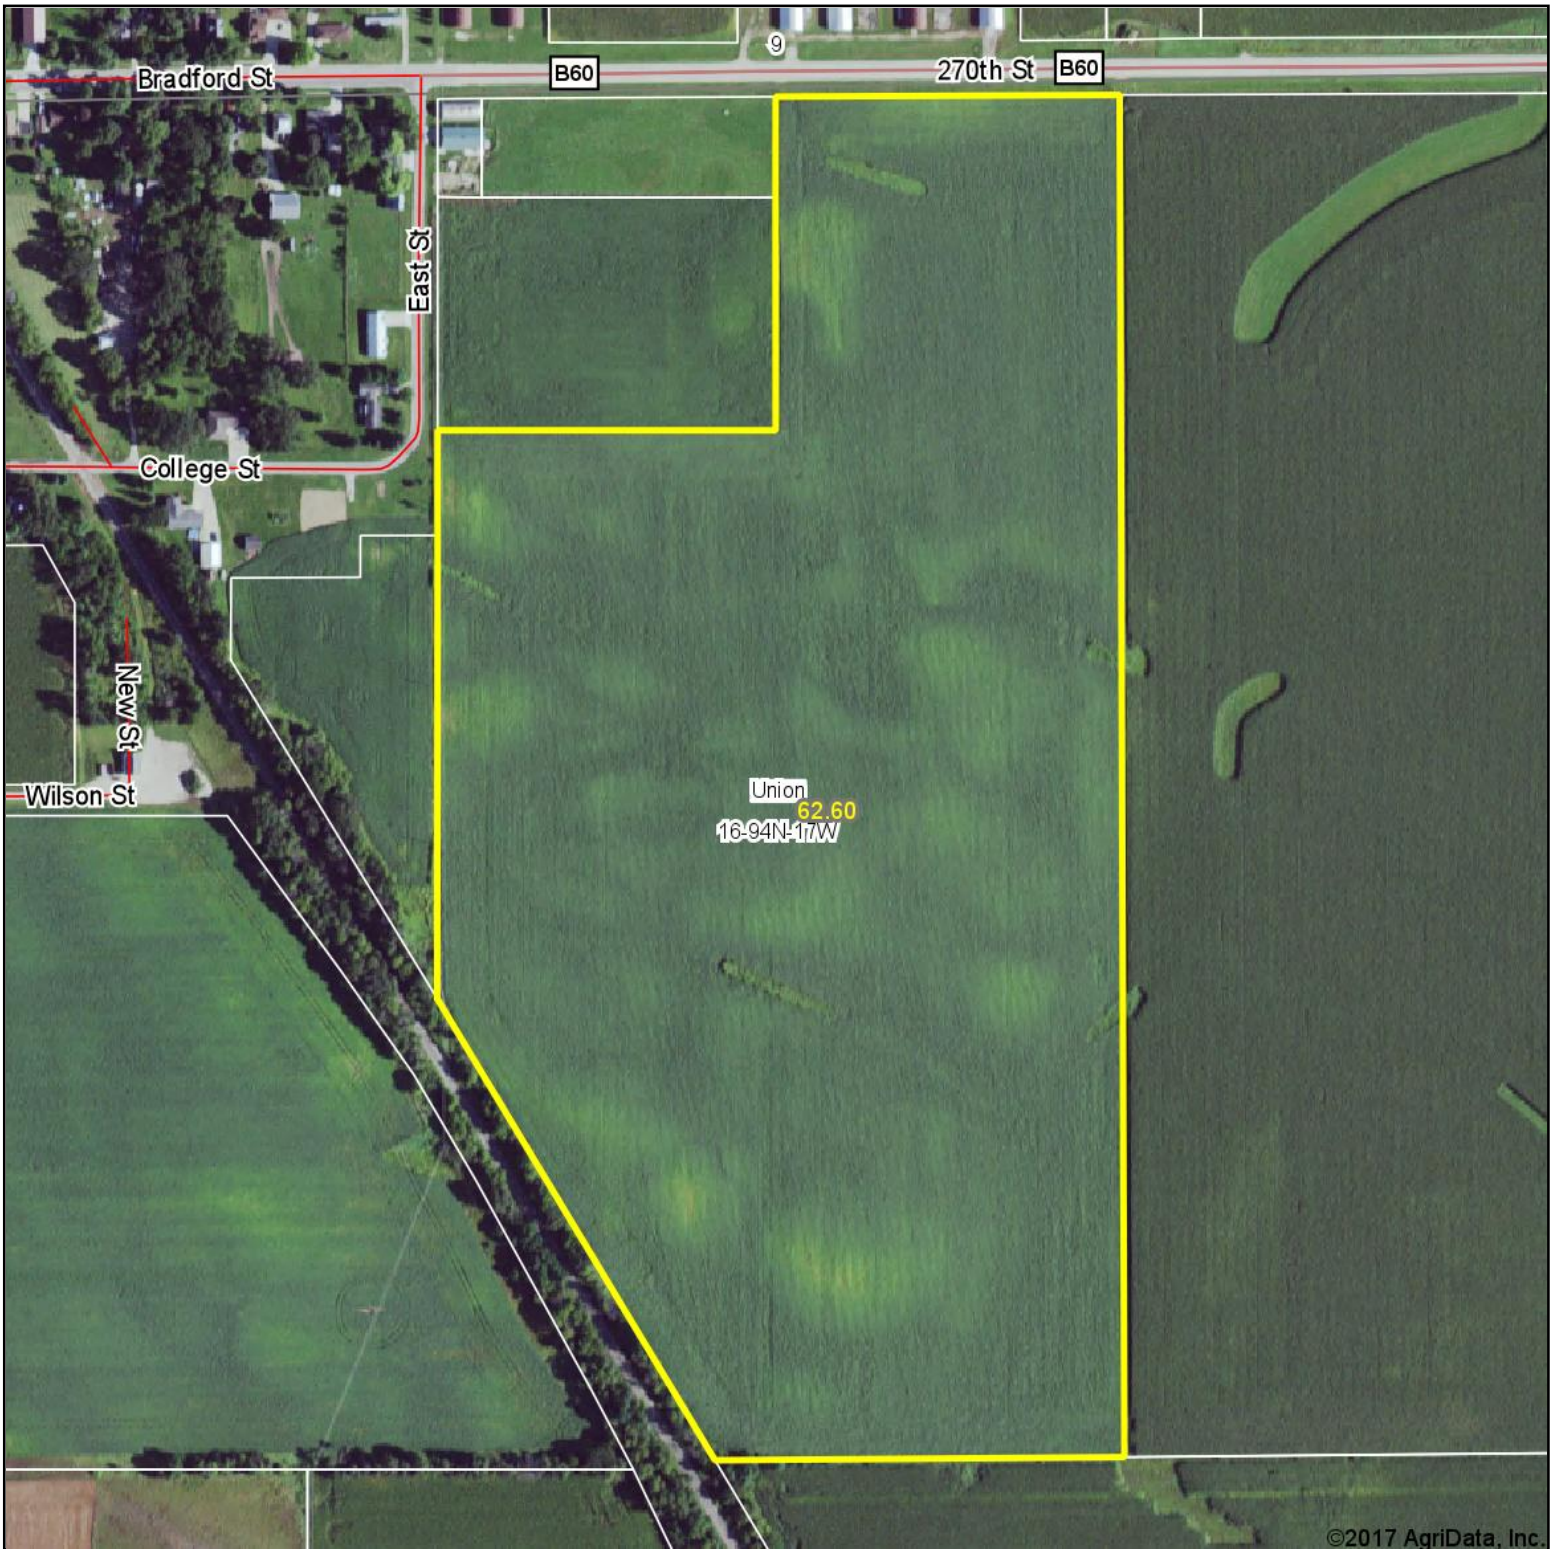

# Aerial Map

©2017 AgriData, Inc.

**Auctioneers  
Land Brokers**  
DreamDirt DreamDirt.com

map center: 42.961600, -92.857024

Maps Provided By:  
**surety**  
CUSTOMIZED ONLINE MAPPING  
© AgriData, Inc. 2017 www.AgridataInc.com

**16-94N-17W**  
**Floyd County**  
**Iowa**

6/7/2017