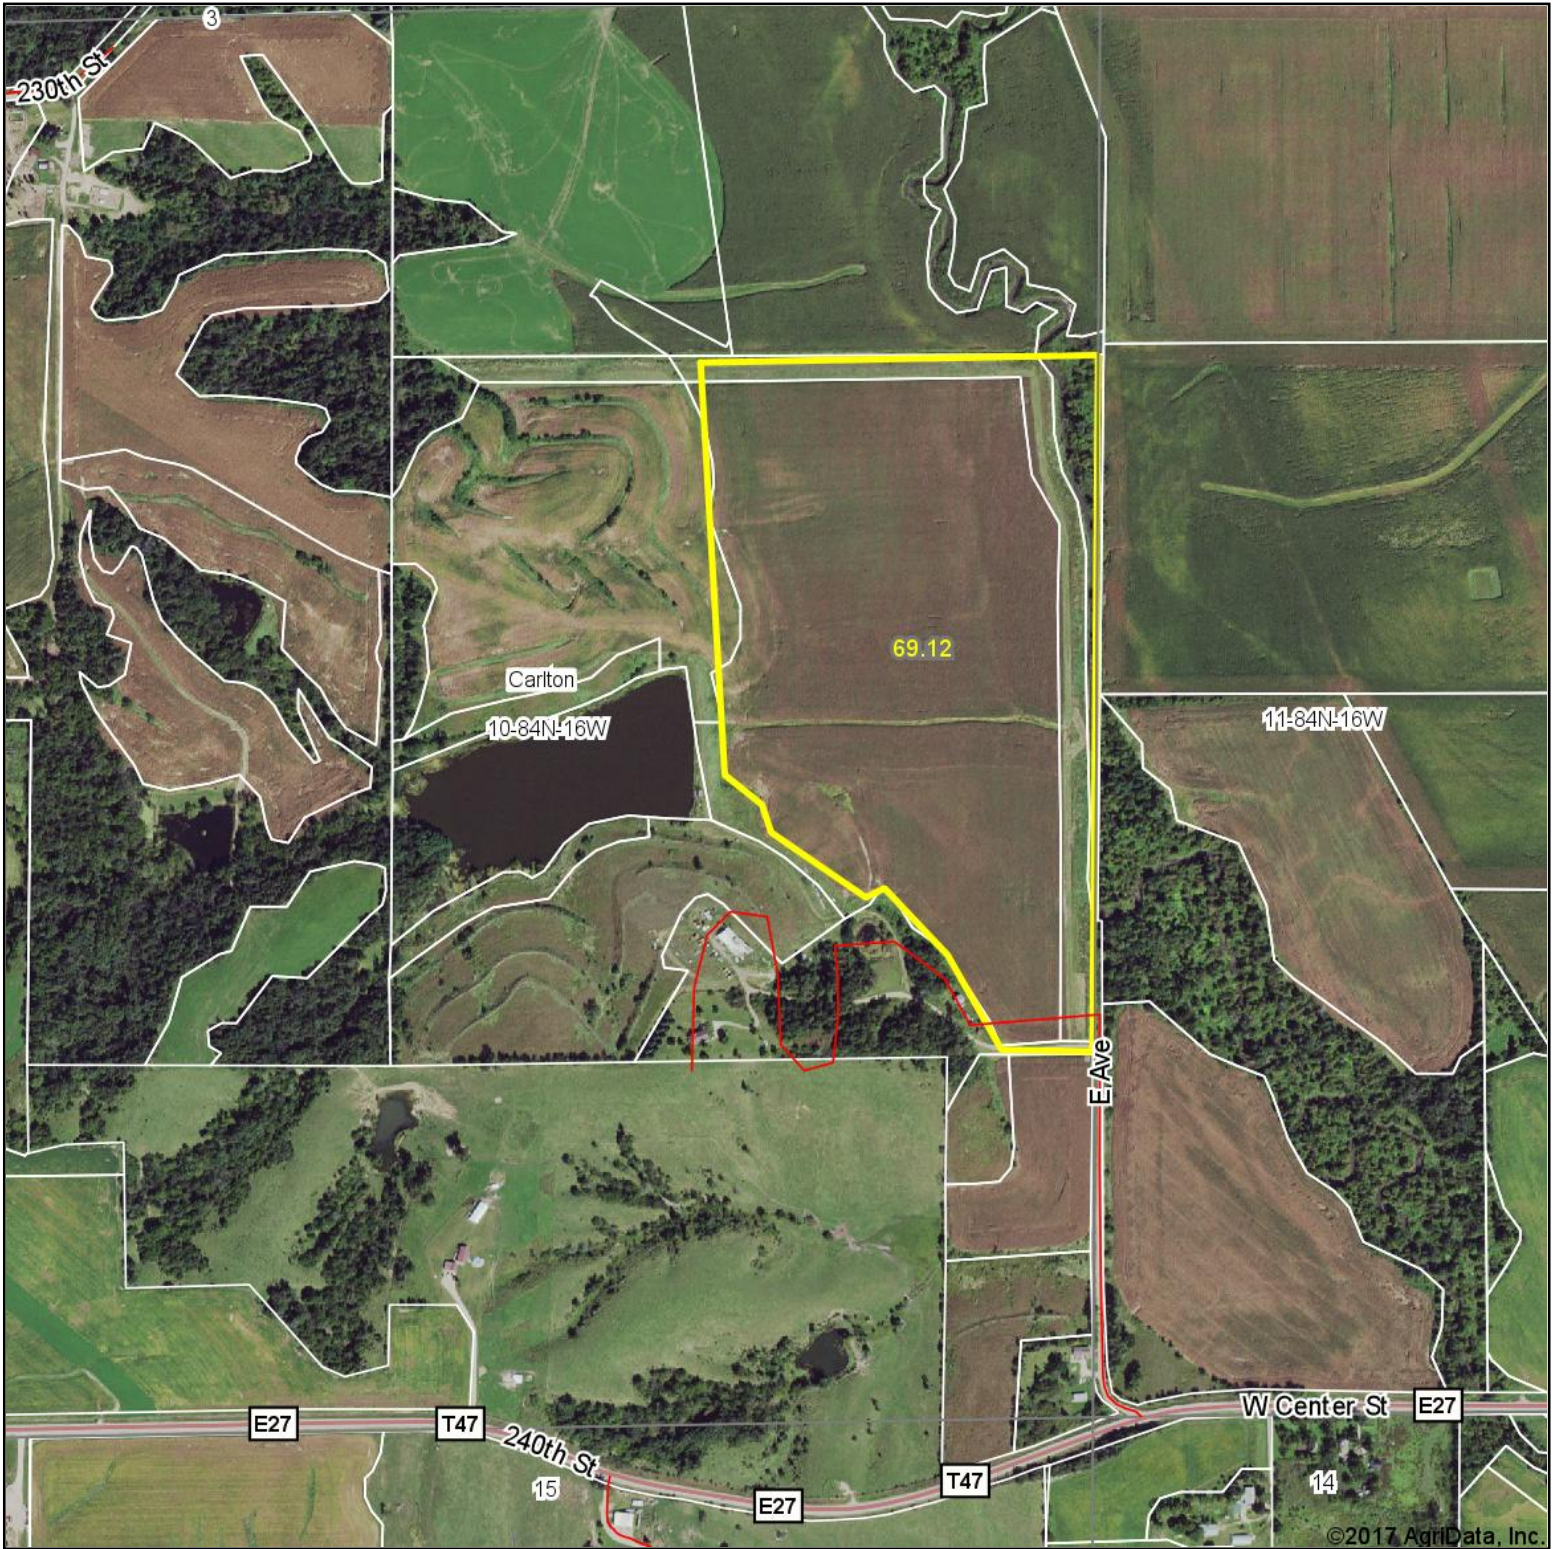

Aerial Map

map center: 42.099999, -92.693289

**Auctioneers
Land Brokers**
DreamDirt DreamDirt.com

Maps Provided By:

 **surety**
CUSTOMIZED ONLINE MAPPING
© AgriData, Inc. 2017 www.AgriDataInc.com

10-84N-16W
Tama County
Iowa