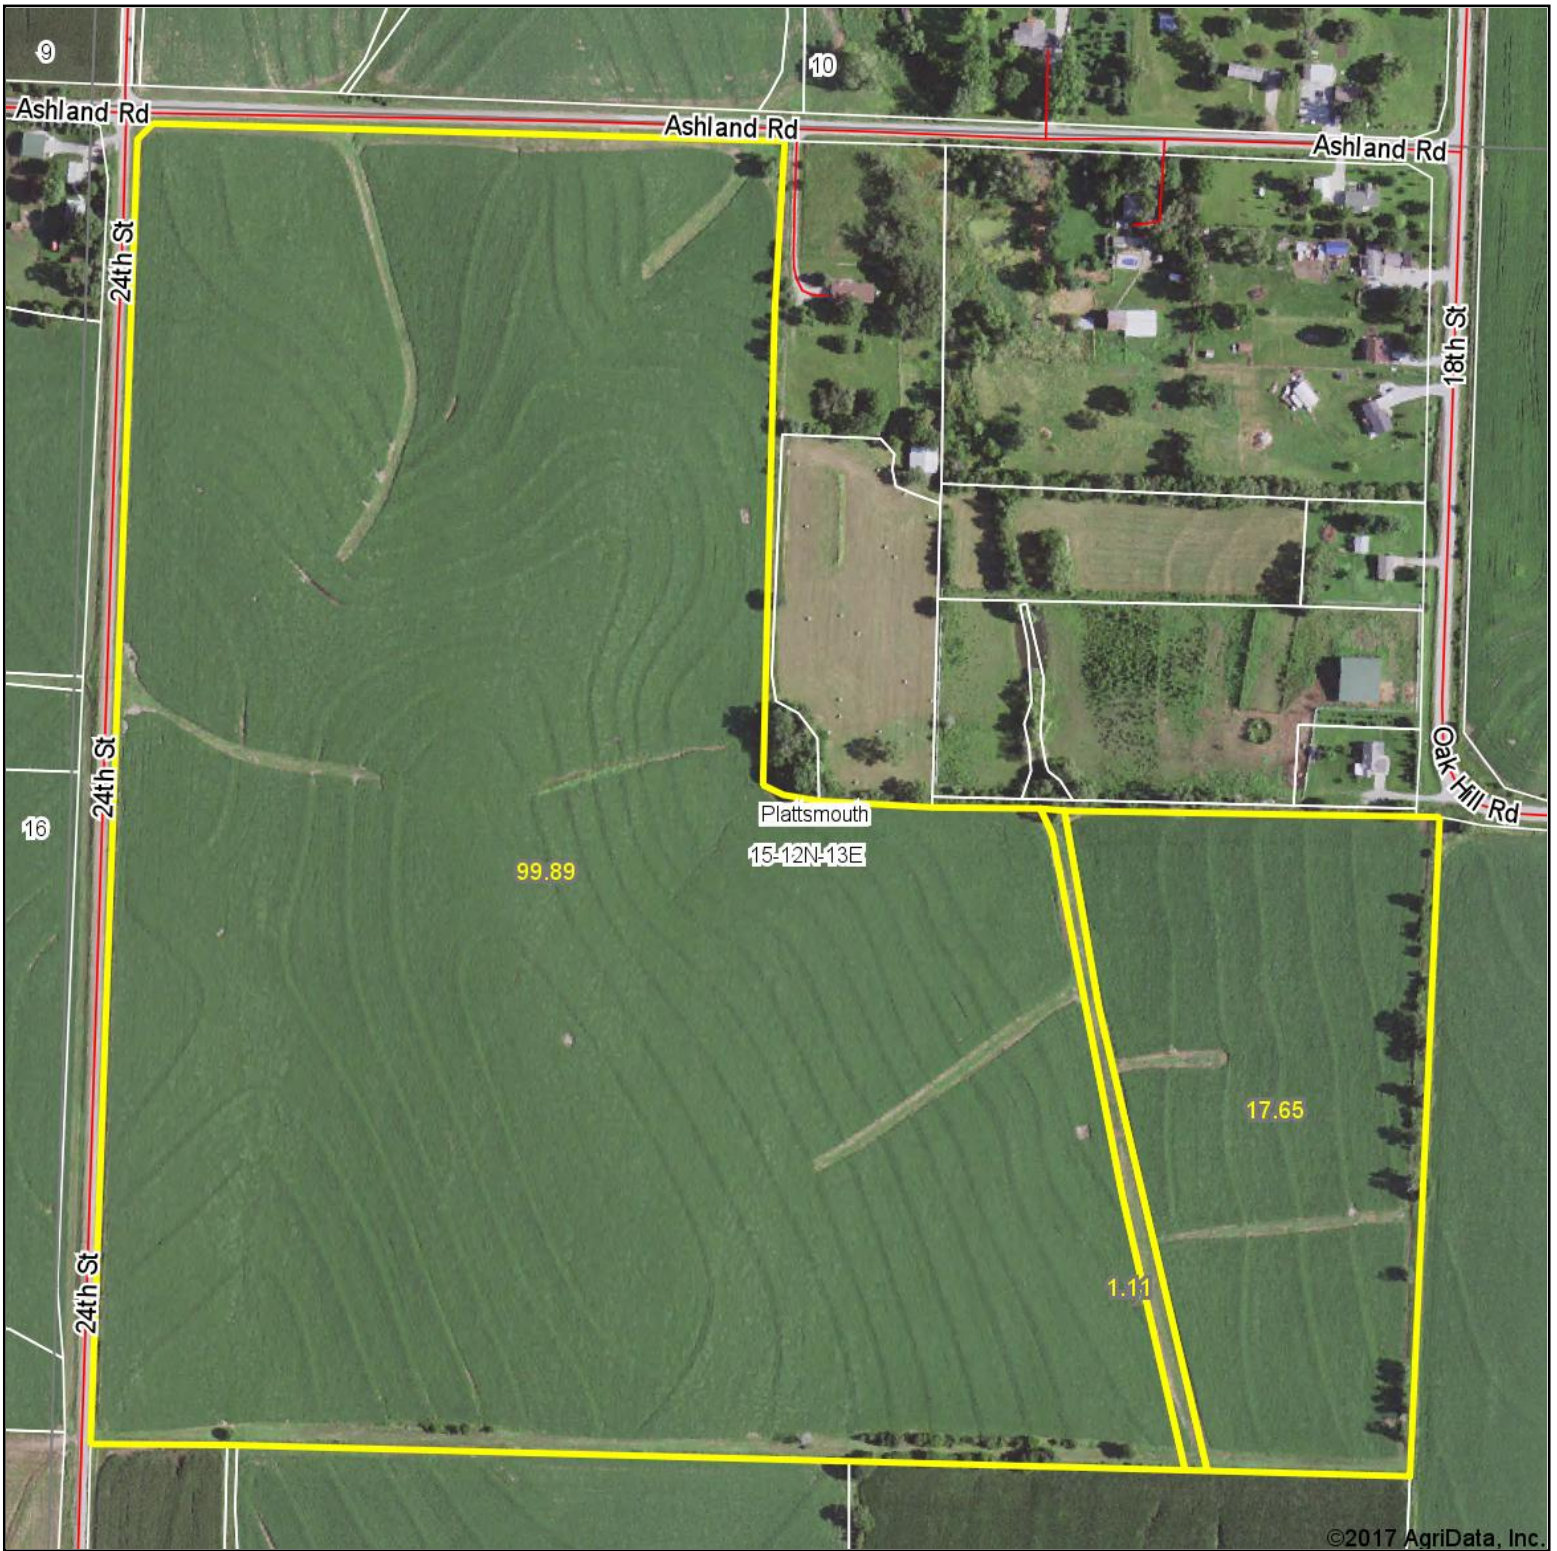

Aerial Map

©2017 AgriData, Inc.

**Auctioneers
Land Brokers**
DreamDirt DreamDirt.com

map center: 41.013353, -95.944722

Maps Provided By:
**surety**
CUSTOMIZED ONLINE MAPPING
© AgriData, Inc. 2017 www.AgriDataInc.com

**15-12N-13E
Cass County
Nebraska**

8/8/2017