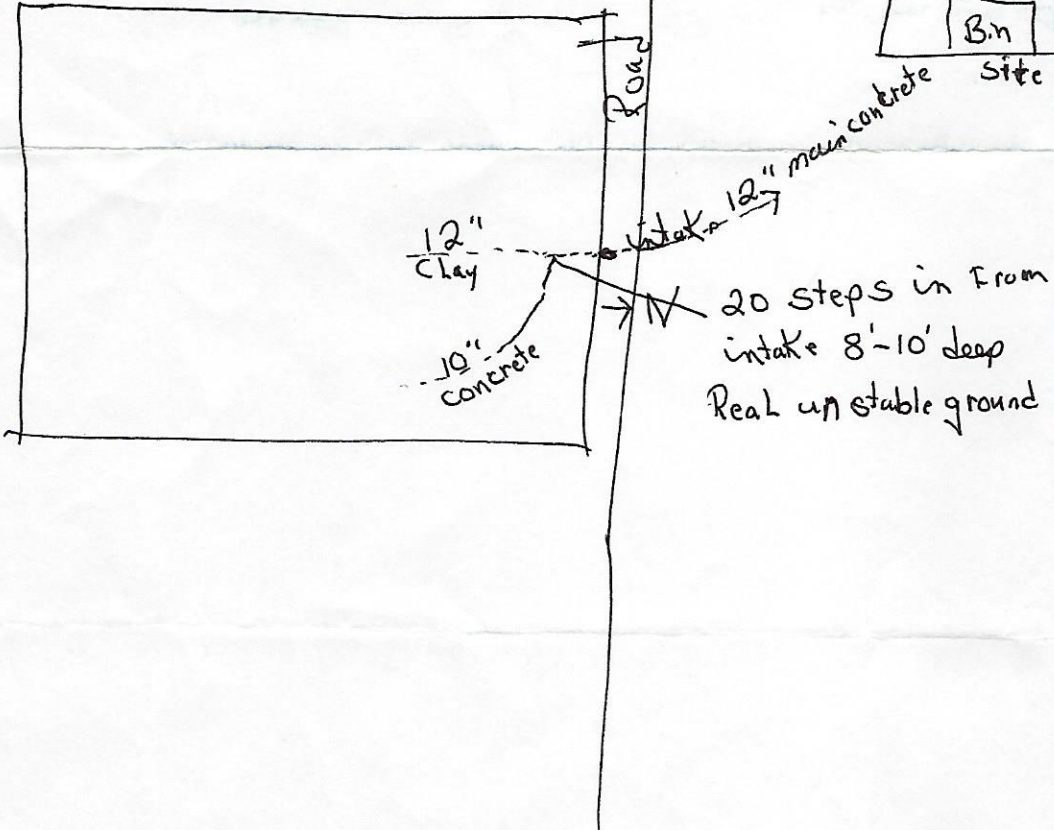

Harold Eisenbauer

7-3-01

Buffalo 1

20 steps in from
intake 8'-10' deep
Reak up stable ground