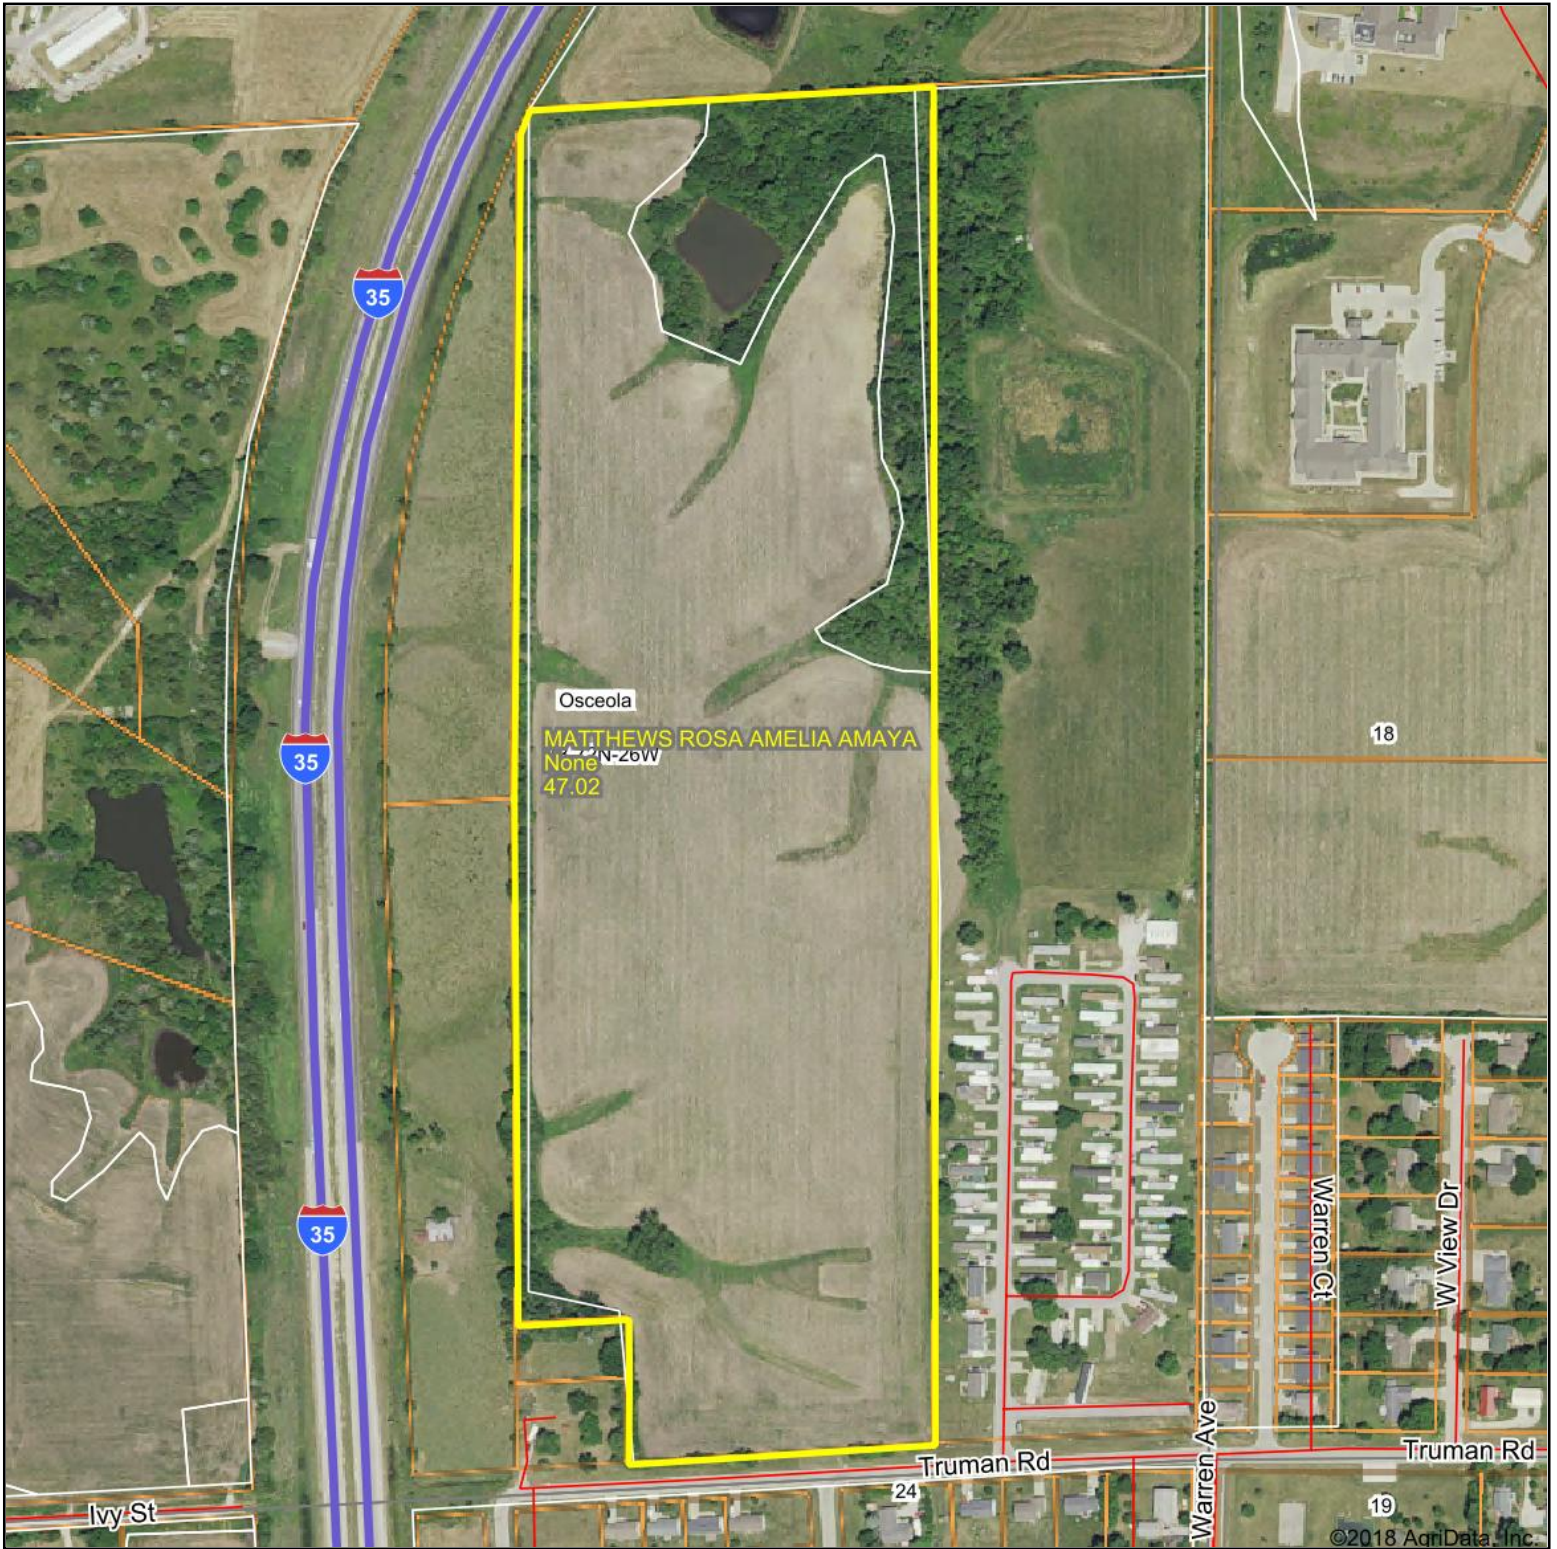

Aerial Map

map center: 41.034081, -93.791754

 **Auctioneers
Land Brokers**
DreamDirt DreamDirt.com

Maps Provided By:

 **surety**
CUSTOMIZED ONLINE MAPPING
© Agridata, Inc. 2018 www.AgridataInc.com

13-72N-26W
Clarke County
Iowa