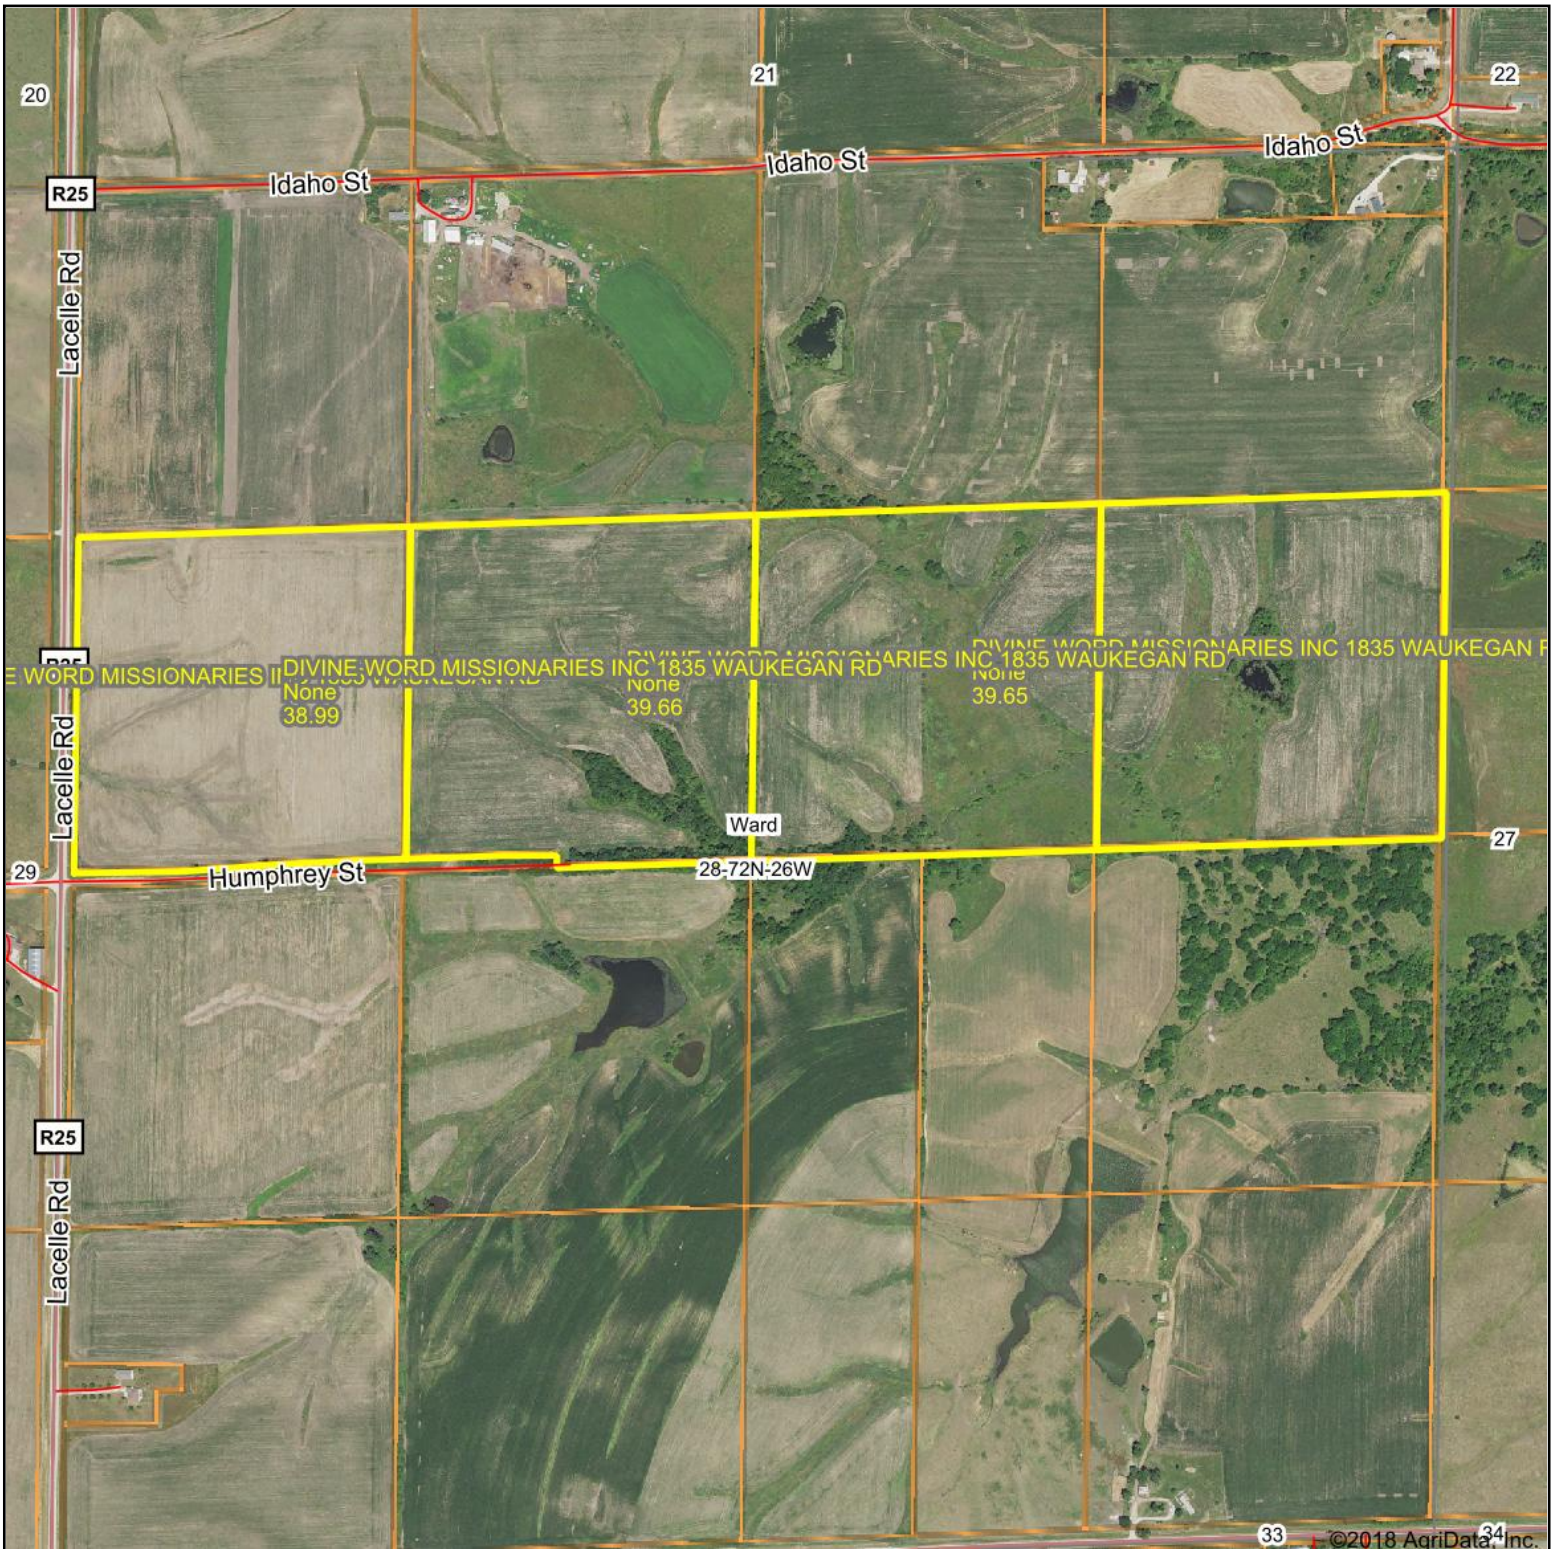

Aerial Map

map center: 41.007323, -93.855169

0ft 840ft 1680ft

28-72N-26W
Clarke County
Iowa

12/26/2018