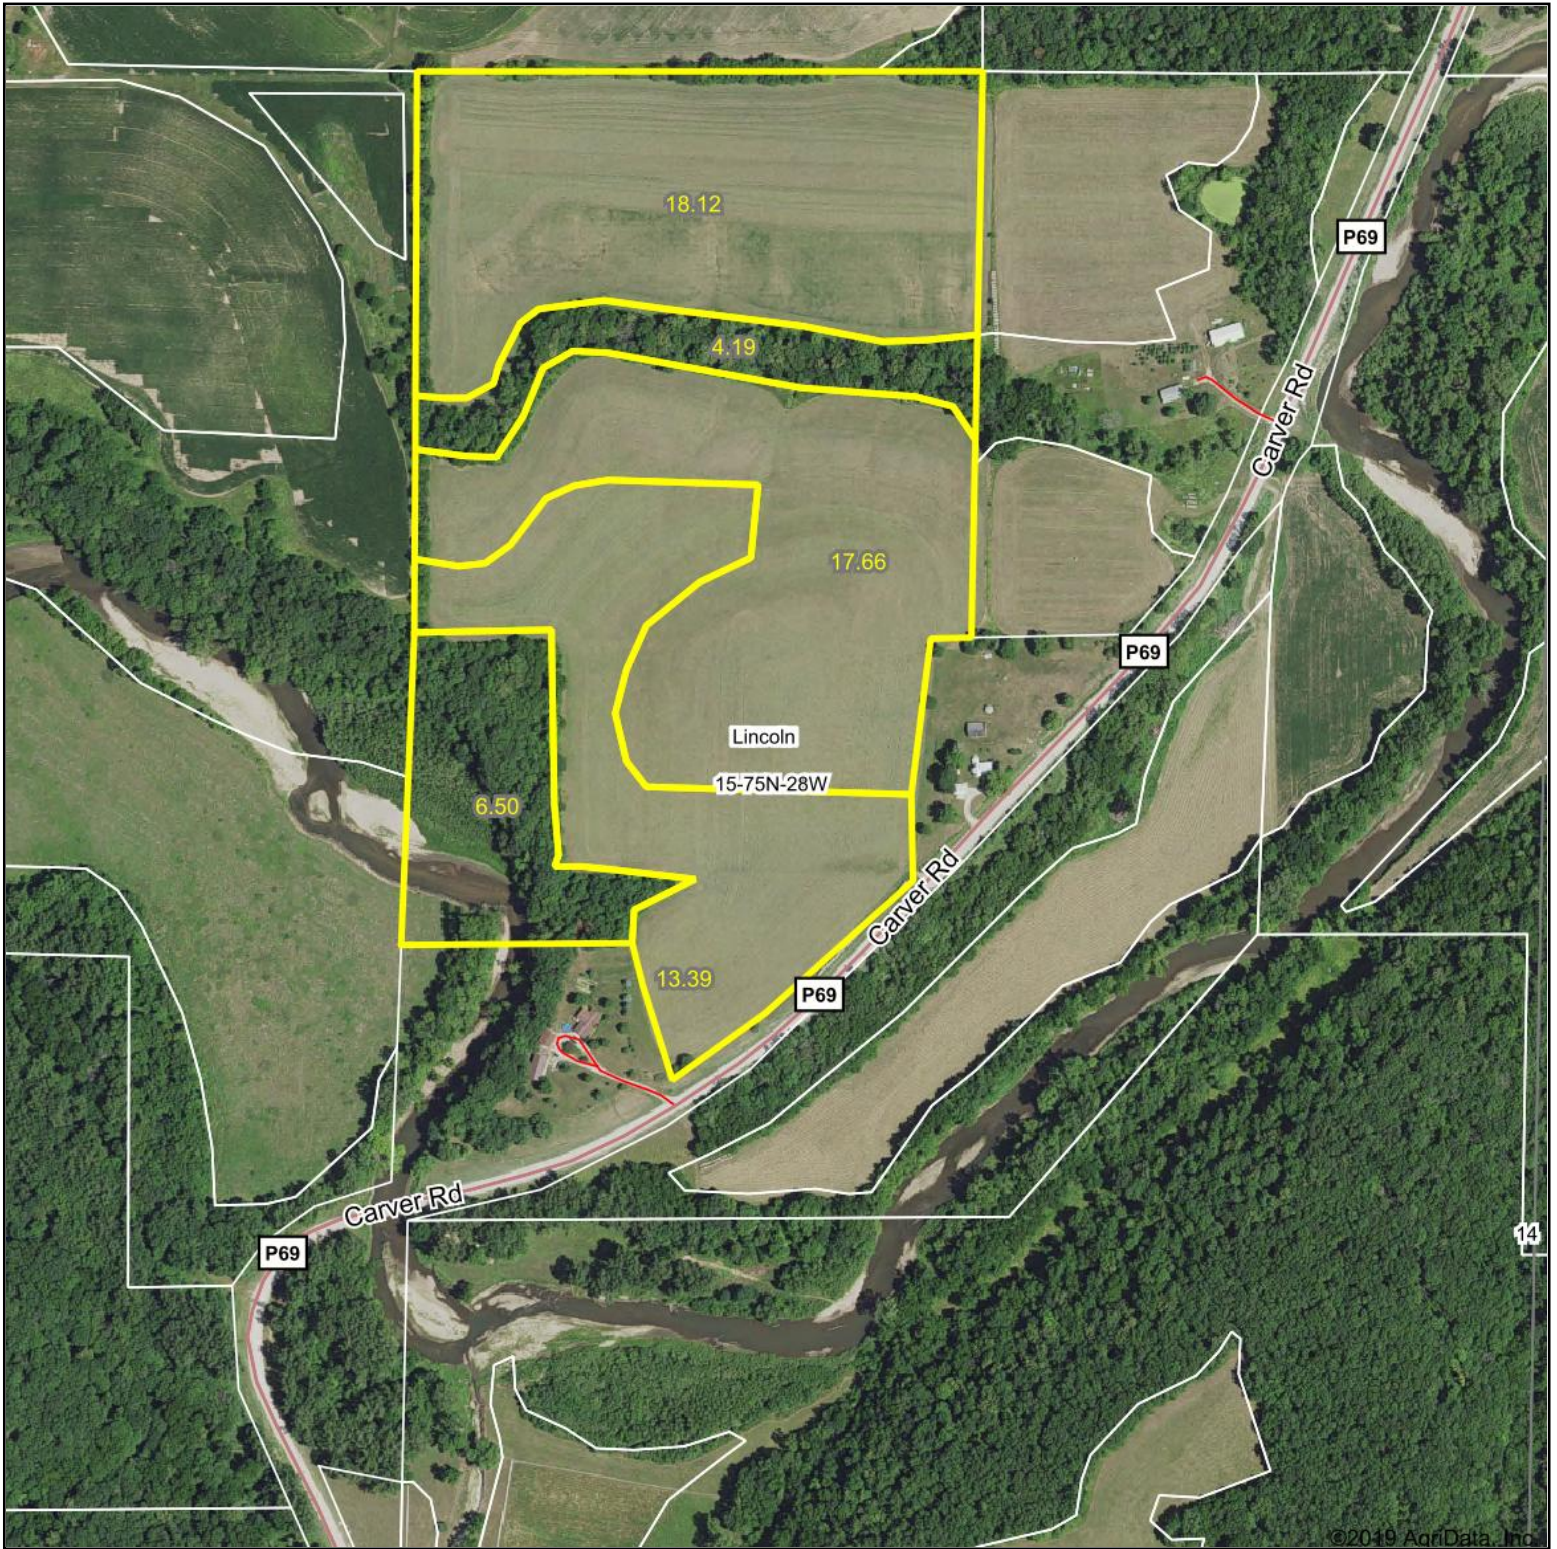

Aerial Map

©2019 AgriData, Inc.

map center: 41.293237, -94.058534

**15-75N-28W
Madison County
Iowa**

5/2/2019