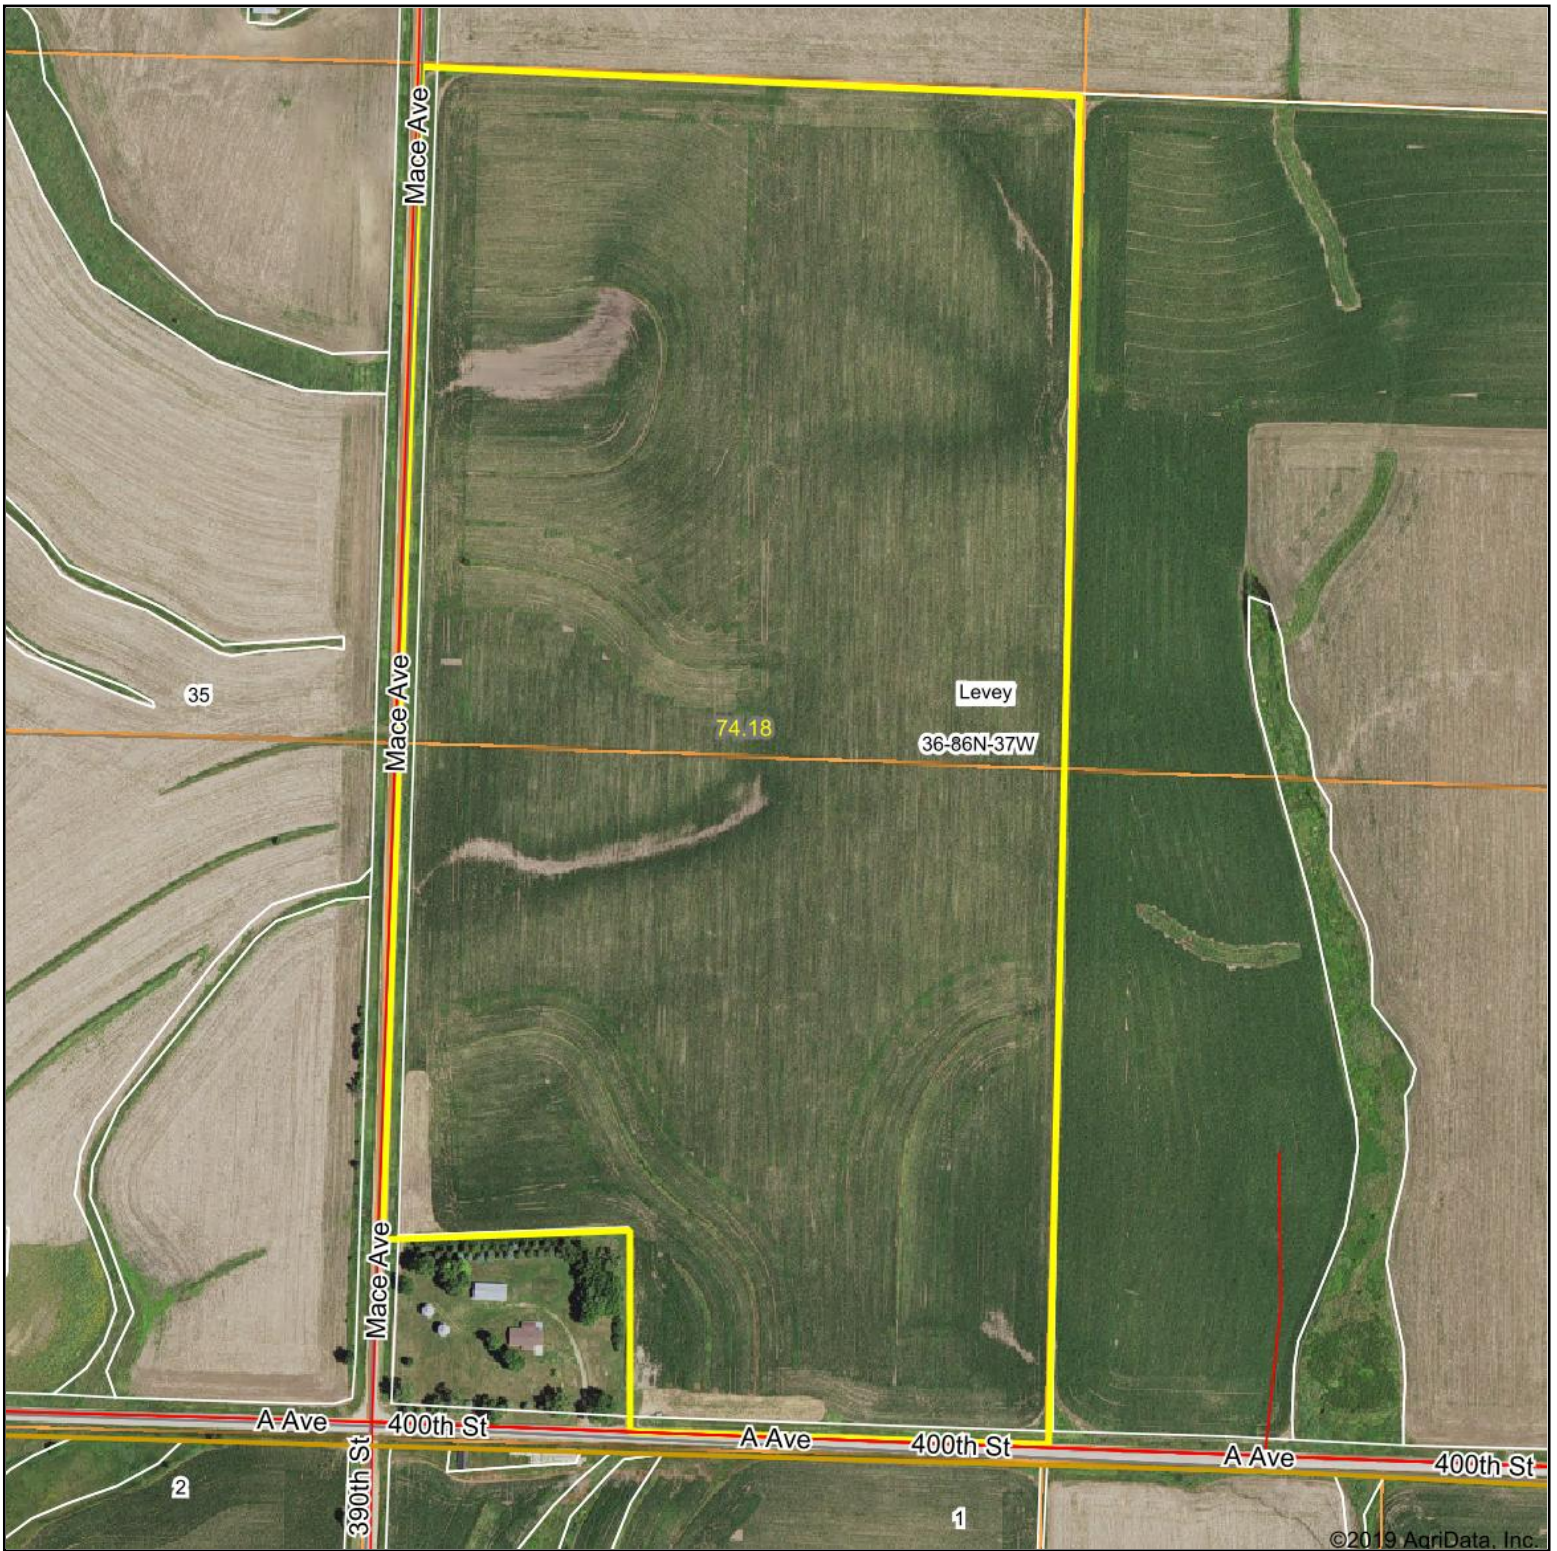

# Aerial Map

Maps Provided By:  
 **surety**<sup>®</sup>  
CUSTOMIZED ONLINE MAPPING  
© AgriData, Inc. 2019 www.AgriDataInc.com

map center: 42.214093, -95.107518

**36-86N-37W**  
**Sac County, Iowa**  
**77.7 Acres**