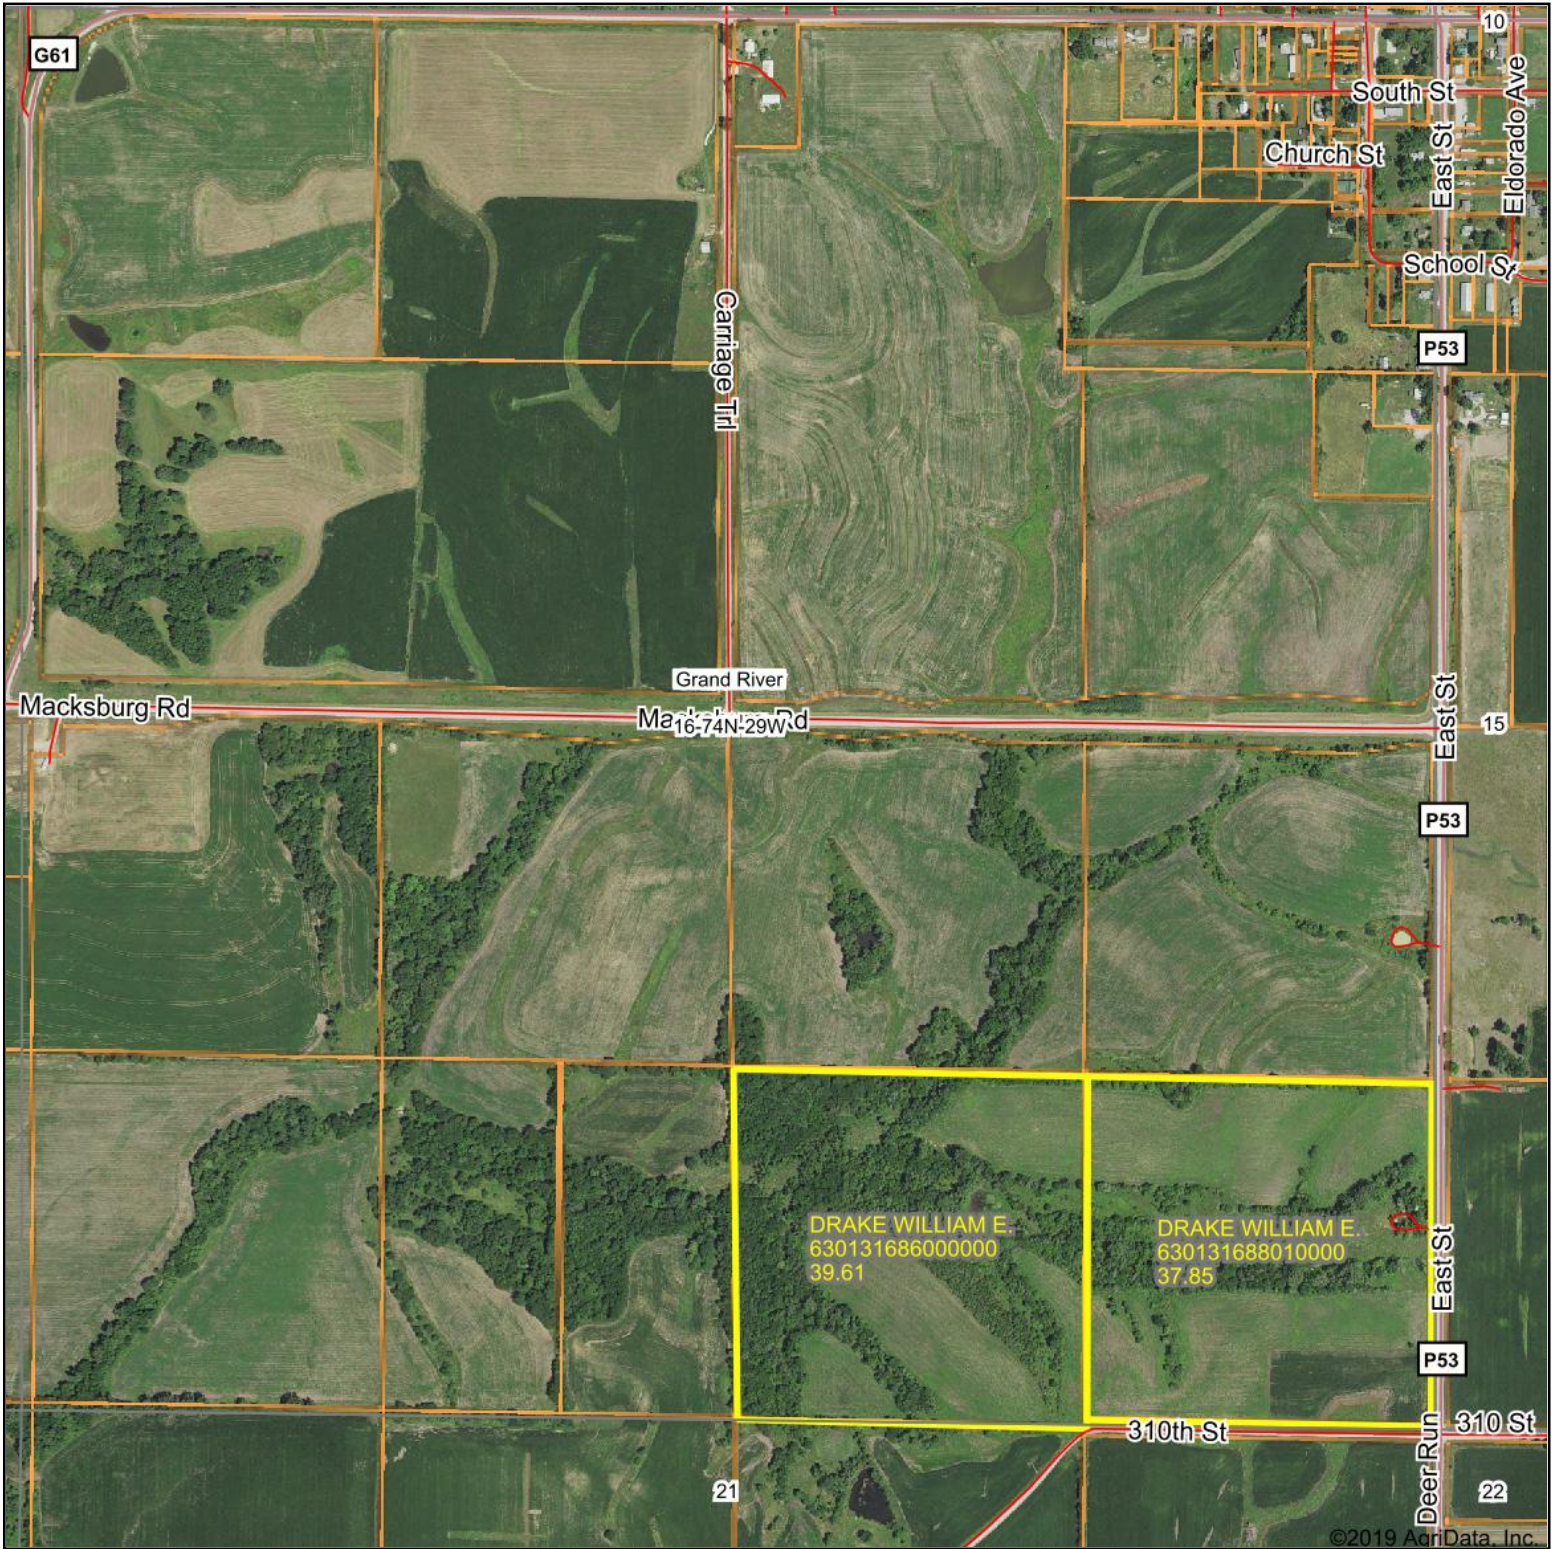

Aerial Map

**Auctioneers
Land Brokers**
DreamDirt DreamDirt.com

Maps Provided By:
**surety**
CUSTOMIZED ONLINE MAPPING
© AgriData, Inc. 2019 www.AgriDataInc.com

map center: 41.206848, -94.193919

16-74N-29W
Madison County
Iowa

0ft 823ft 1647ft

5/7/2019