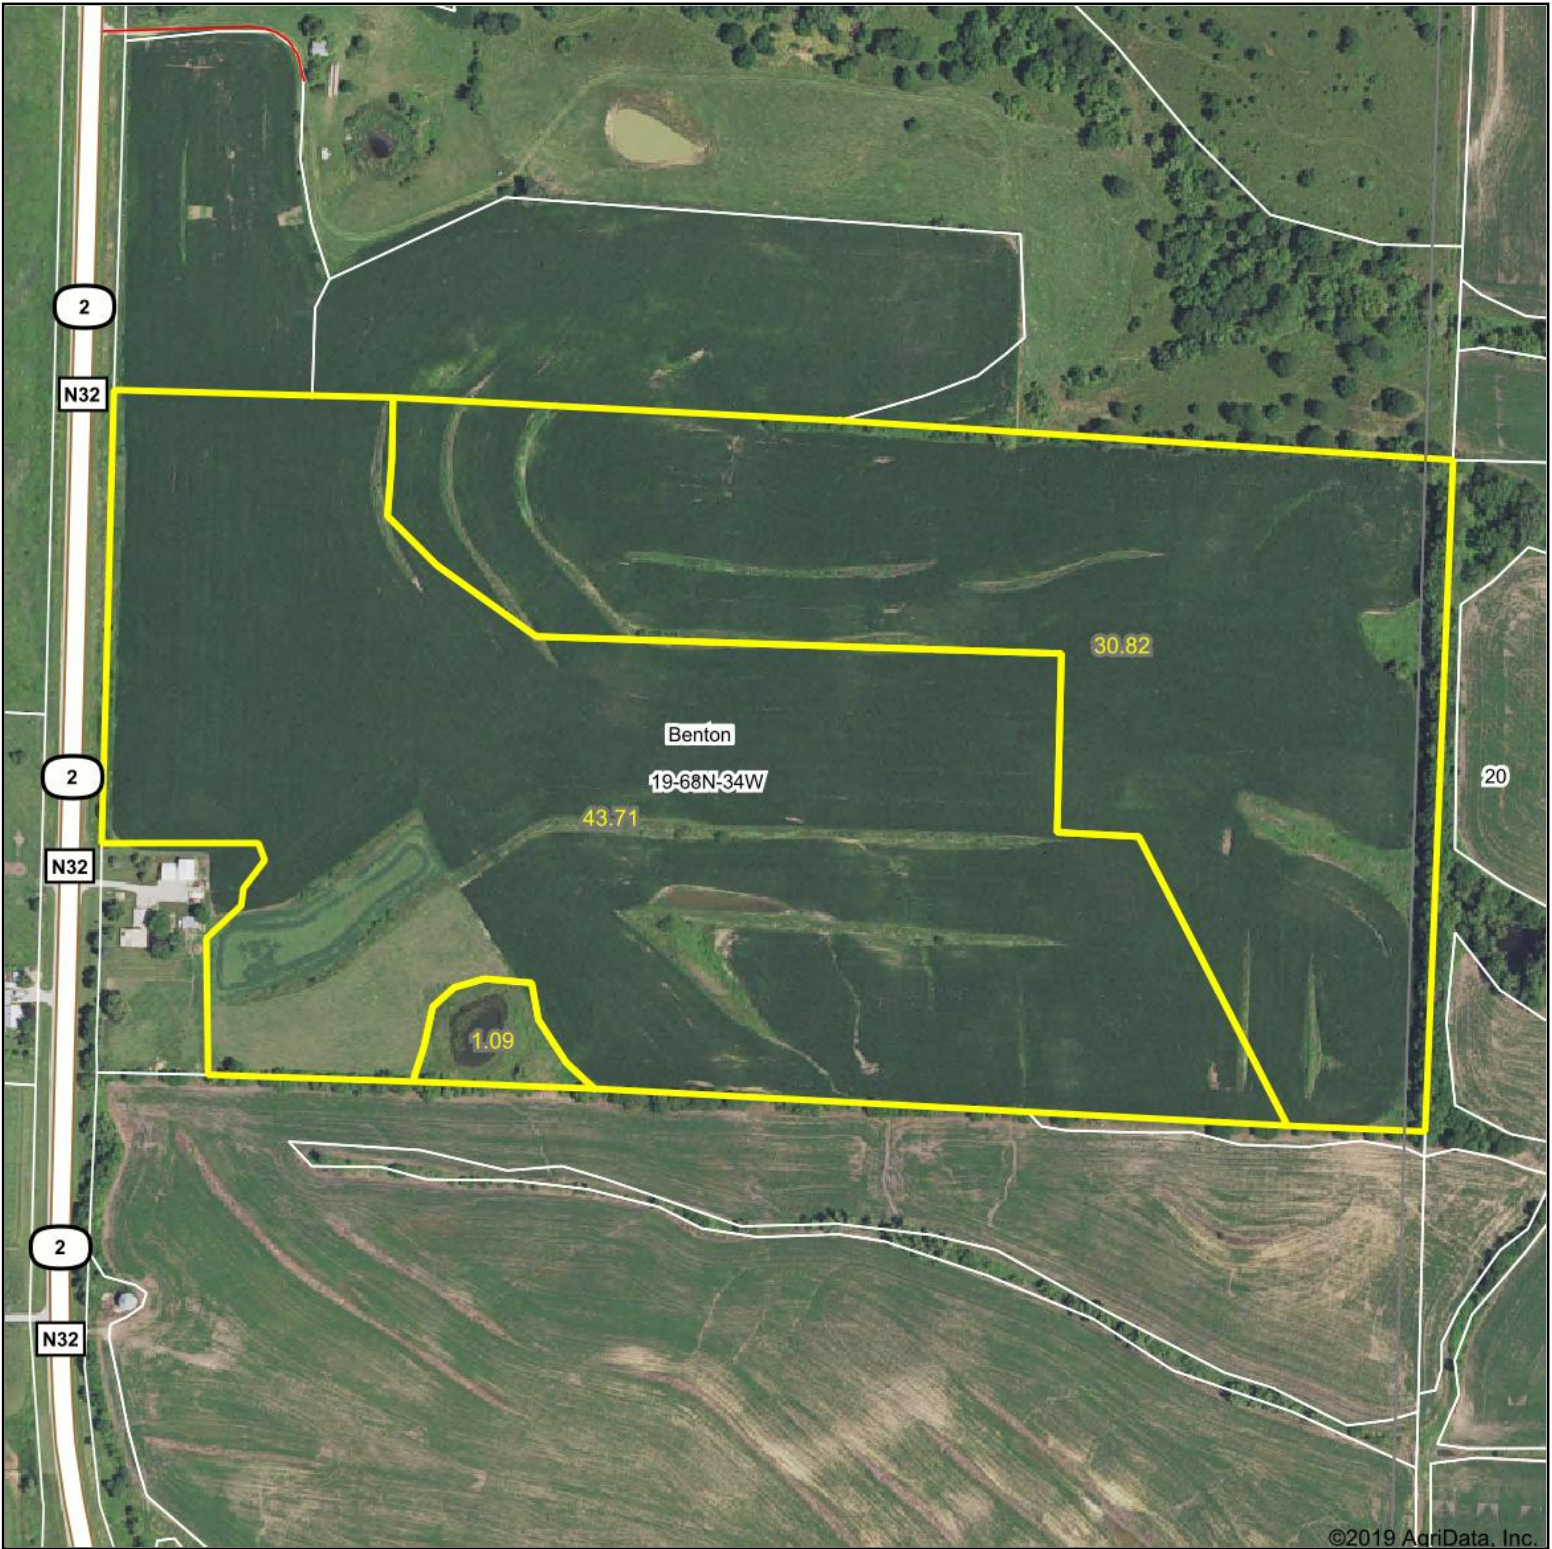

Aerial Map

©2019 AgriData, Inc.

Map Center: 40.686372, -94.787118

19-68N-34W
Taylor County
Iowa

6/20/2019