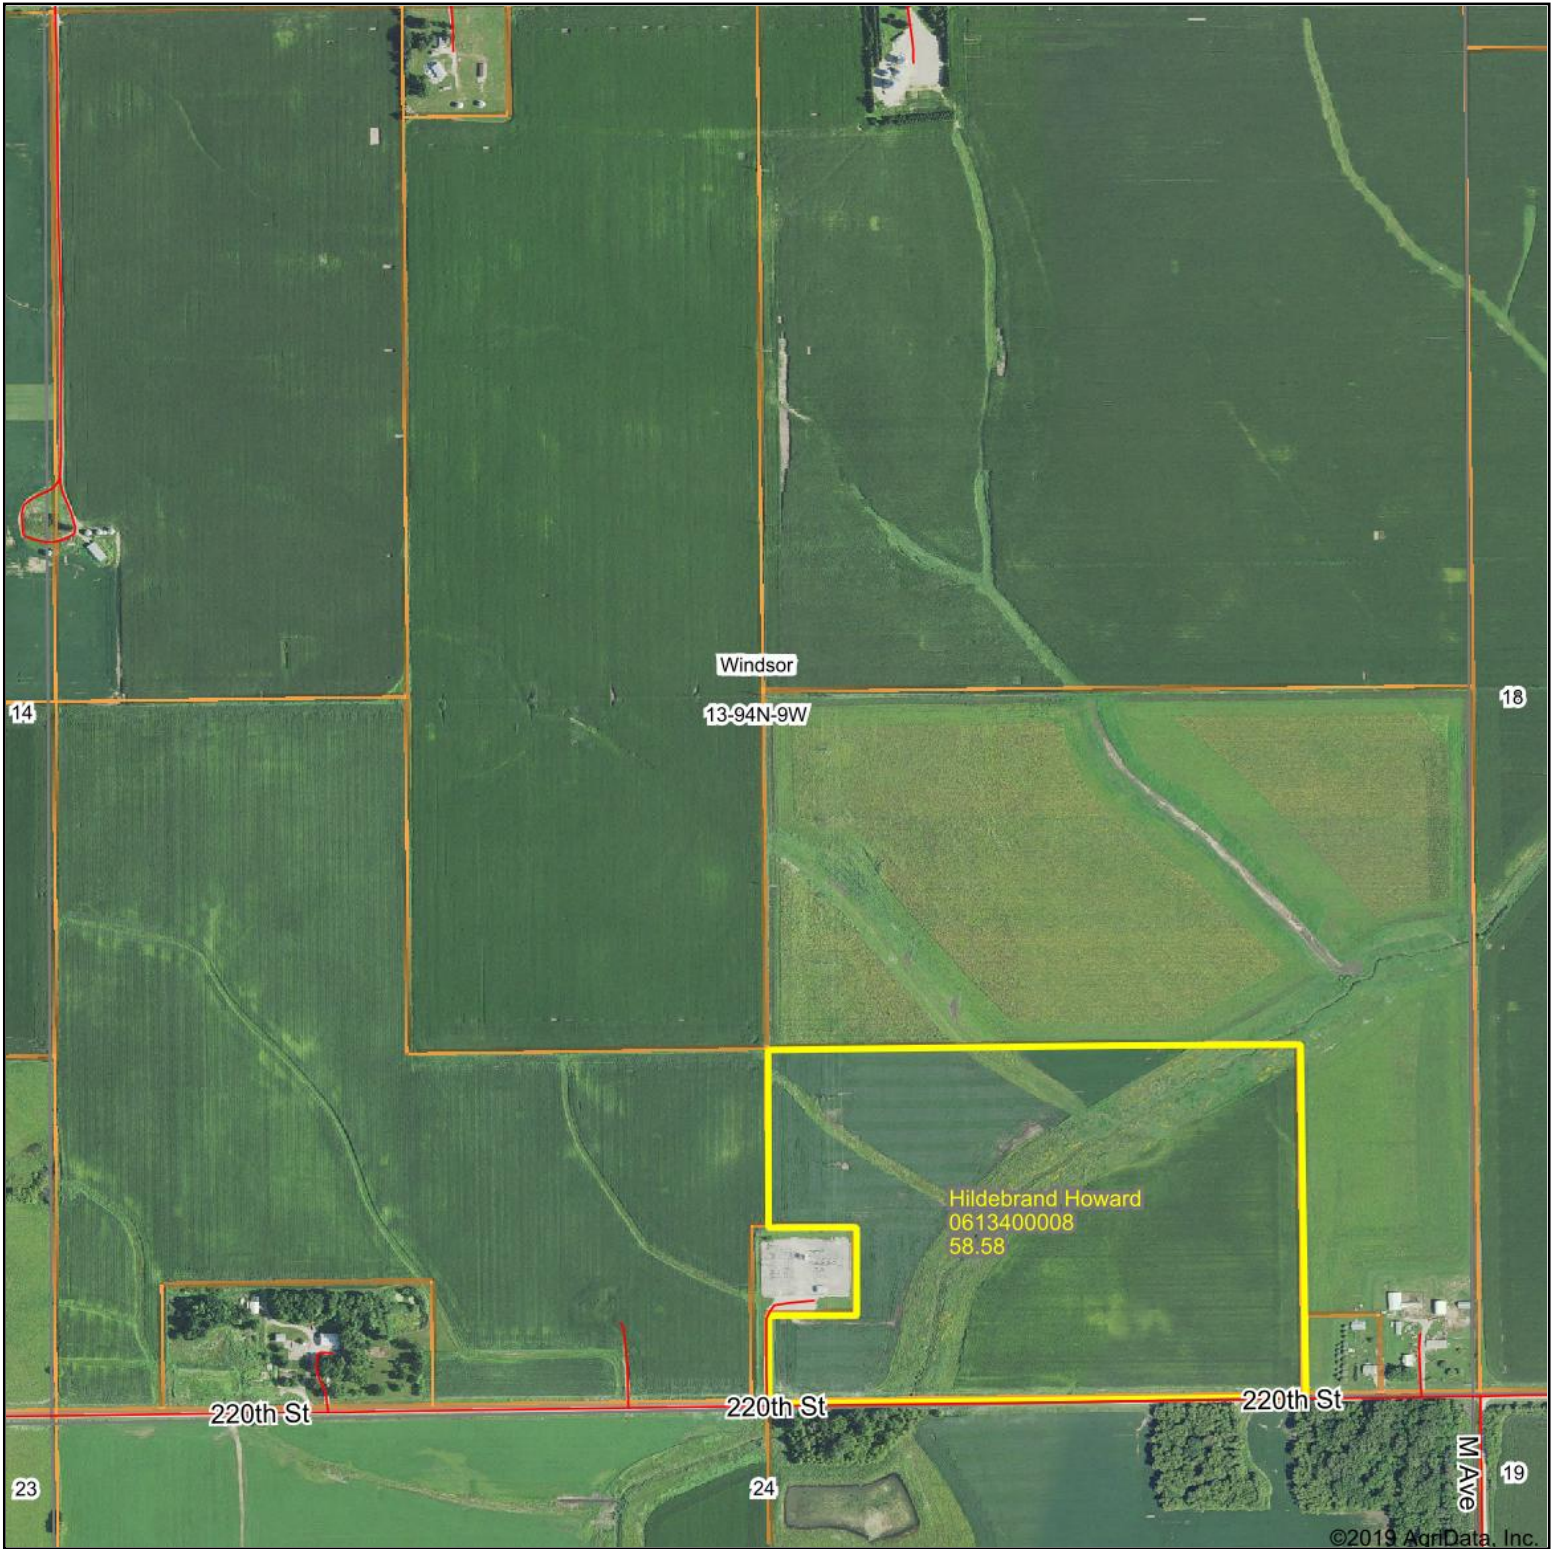

Aerial Map

map center: 42.956305, -91.854458

0ft 827ft 1654ft

**Auctioneers
Land Brokers**
DreamDirt DreamDirt.com

Maps Provided By:
 **surety**
CUSTOMIZED ONLINE MAPPING
© AgriData, Inc. 2019 www.AgriDataInc.com

13-94N-9W
Fayette County
Iowa

5/16/2019