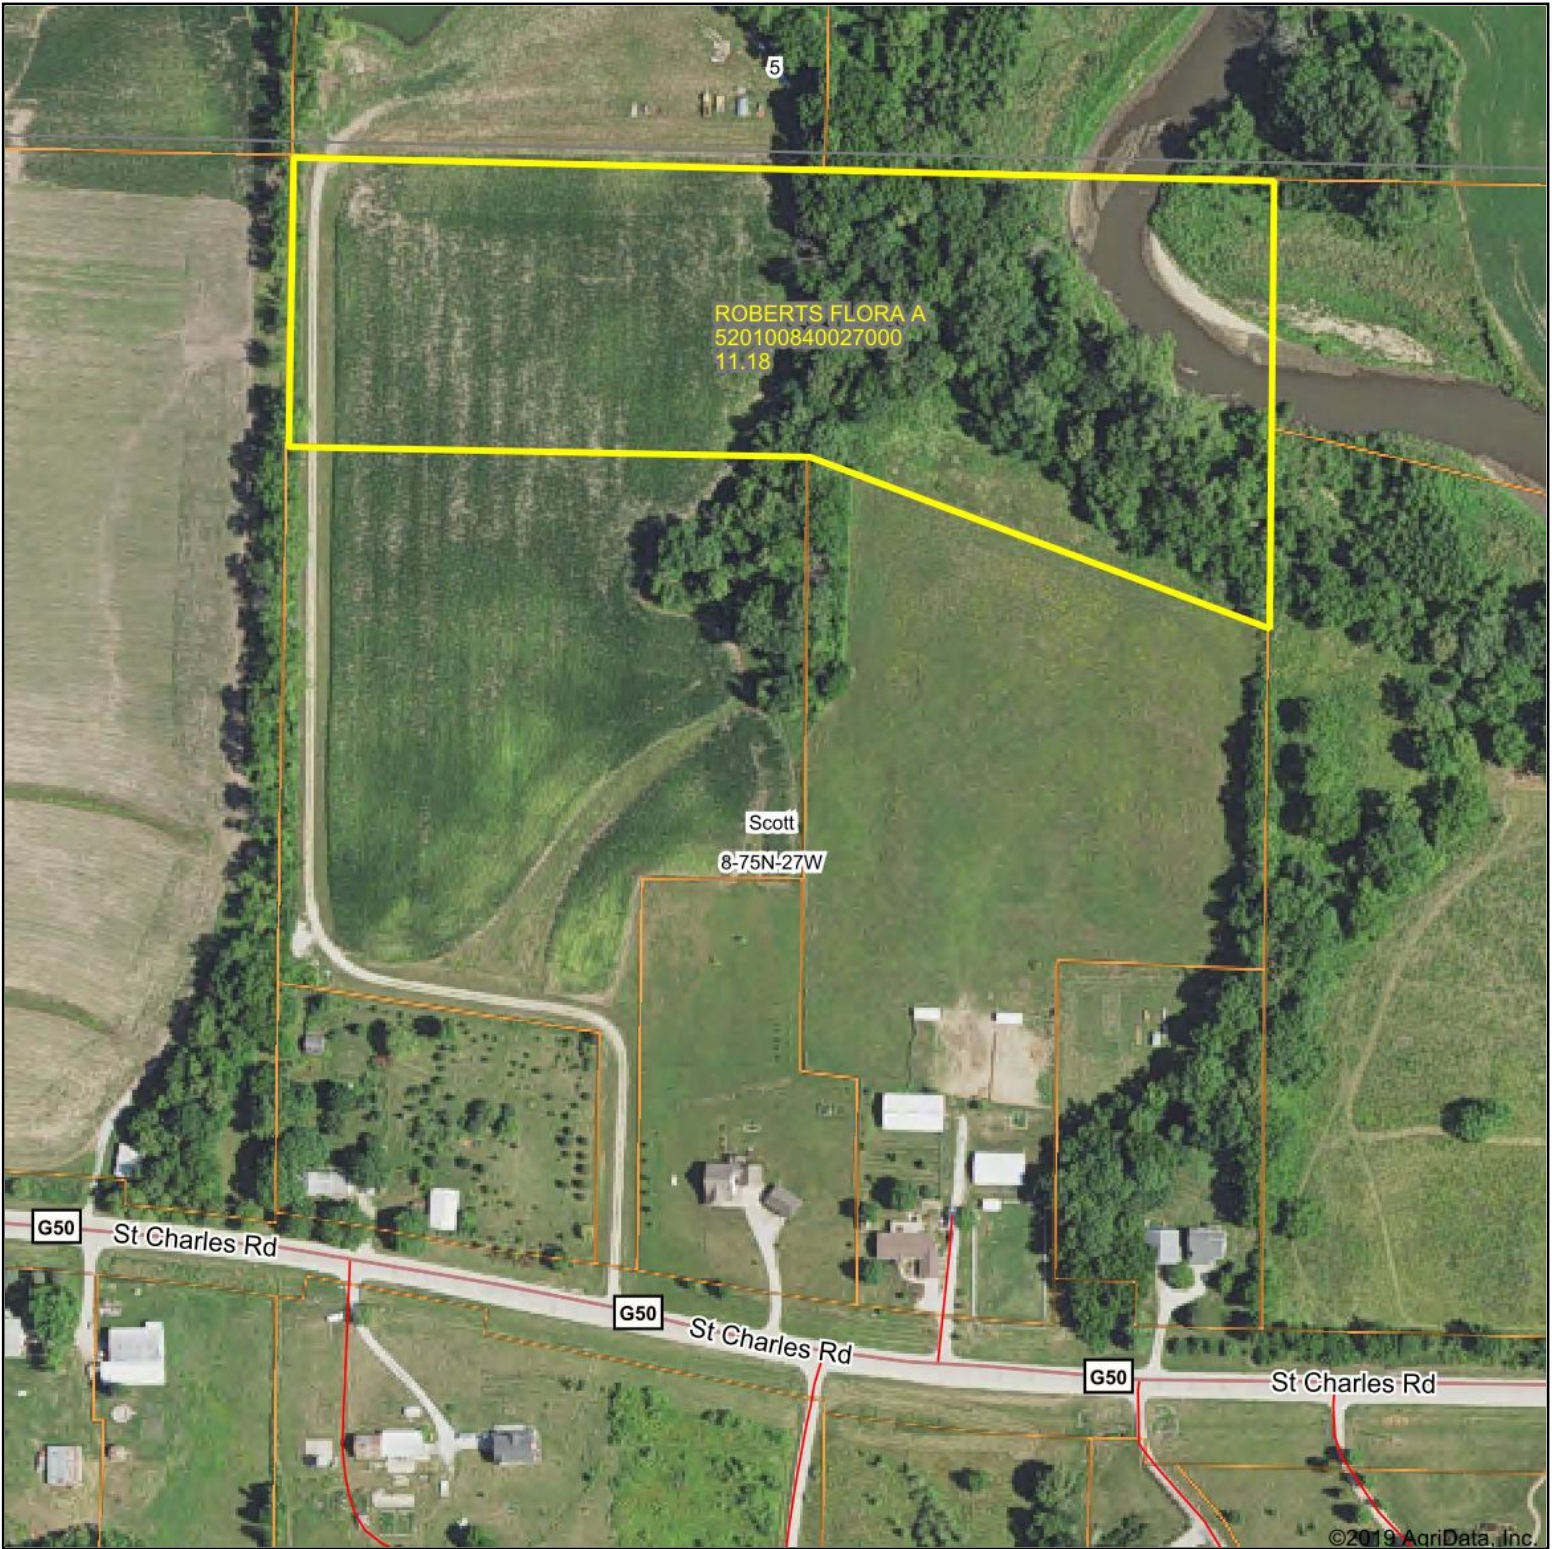

Aerial Map

Map Center: 41.313578, -93.989223

8-75N-27W
Madison County
Iowa

6/26/2019